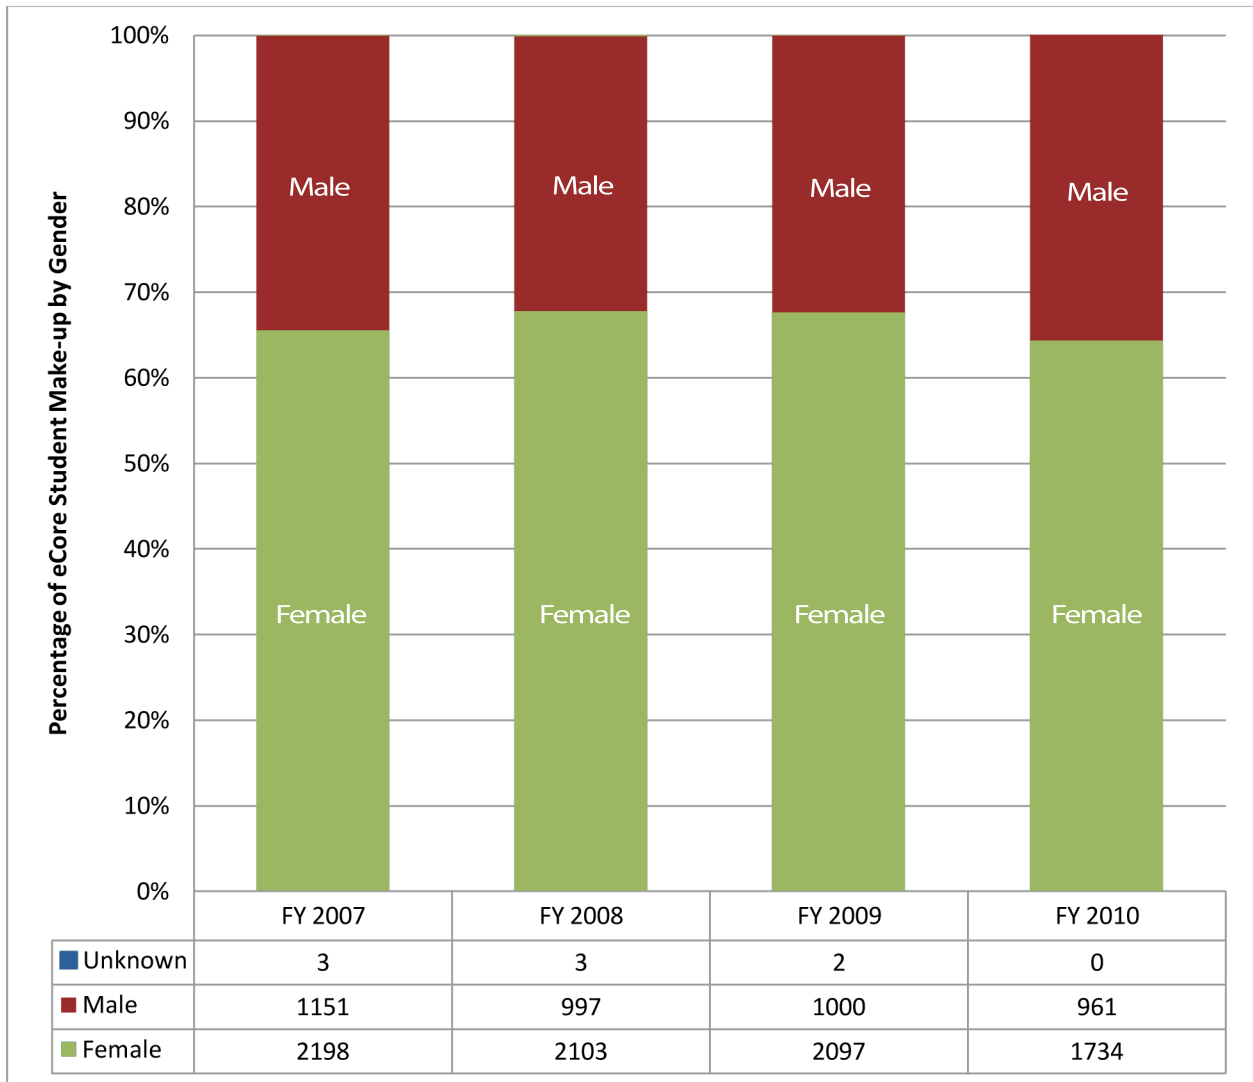

Gender of eCore Students

The following chart shows the gender of eCore students for FY 2007-2010. This data was provided by the participating affiliates.

Did You Know?

- For FY 2007-2010 CSU contributed the youngest students, age 25 and under, while the SPSU affiliate contributed more students over age 25 (Based on the enrollment proportions per affiliate).