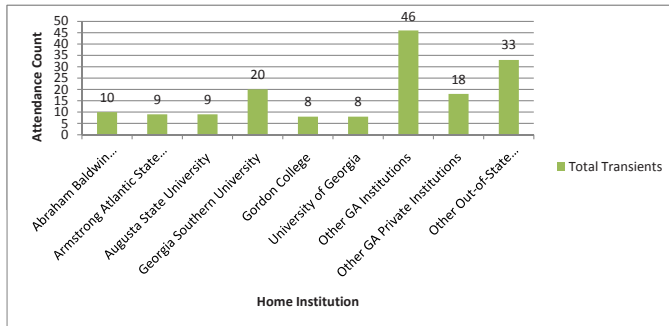

Transient Students

The following chart shows the home institutions of transient students attending UWG from FY 2007-2010.

Joint/ Dual Enrollment

The following chart shows the attendance count for each high school through FY 2007-2010.

High Schools	Number of joint enrolled students
Villa Rica	1
Temple	3
South Paulding	1
South Effingham	1
Pierce County	1
Ola	1
Northgate	2
Newnan	1
Manchester	1
Lakeview-Ft Oglethorpe	1
International High School	1
Home School University	1
Hiram	1
George Walton Comprehensive	1
Central	6
Cartersville	1
Carlton J. Kell	1
Brookwood	1
Alpharetta	3
TOTAL	29

*This data represents University of West Georgia enrollment only.

Affiliate Enrollment of Transient Students

The following chart shows the total number (304) of transient students from each affiliate institution enrolled in eCore courses during FY 2007-2010.