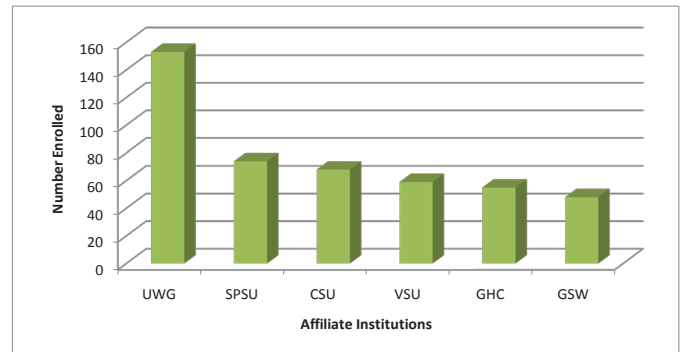

Affiliate Enrollment of Transient Students

The following chart shows the total number (304) of transient students from each affiliate institution enrolled in eCore courses during FY 2007-2010.