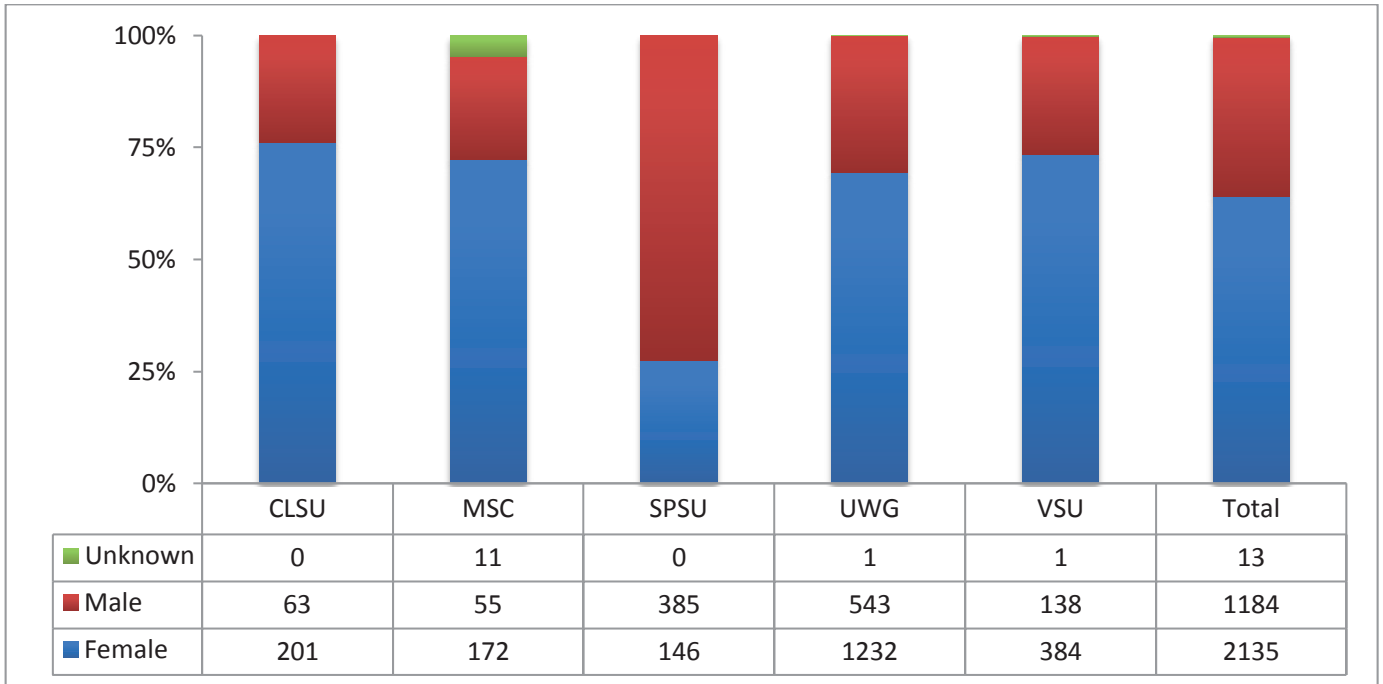

Gender of eCore Students

The following chart shows the gender of eCore students for FY 2011. These data were provided by the participating affiliates.

eCore Student population for FY2011 is 64% Female and 36% Male