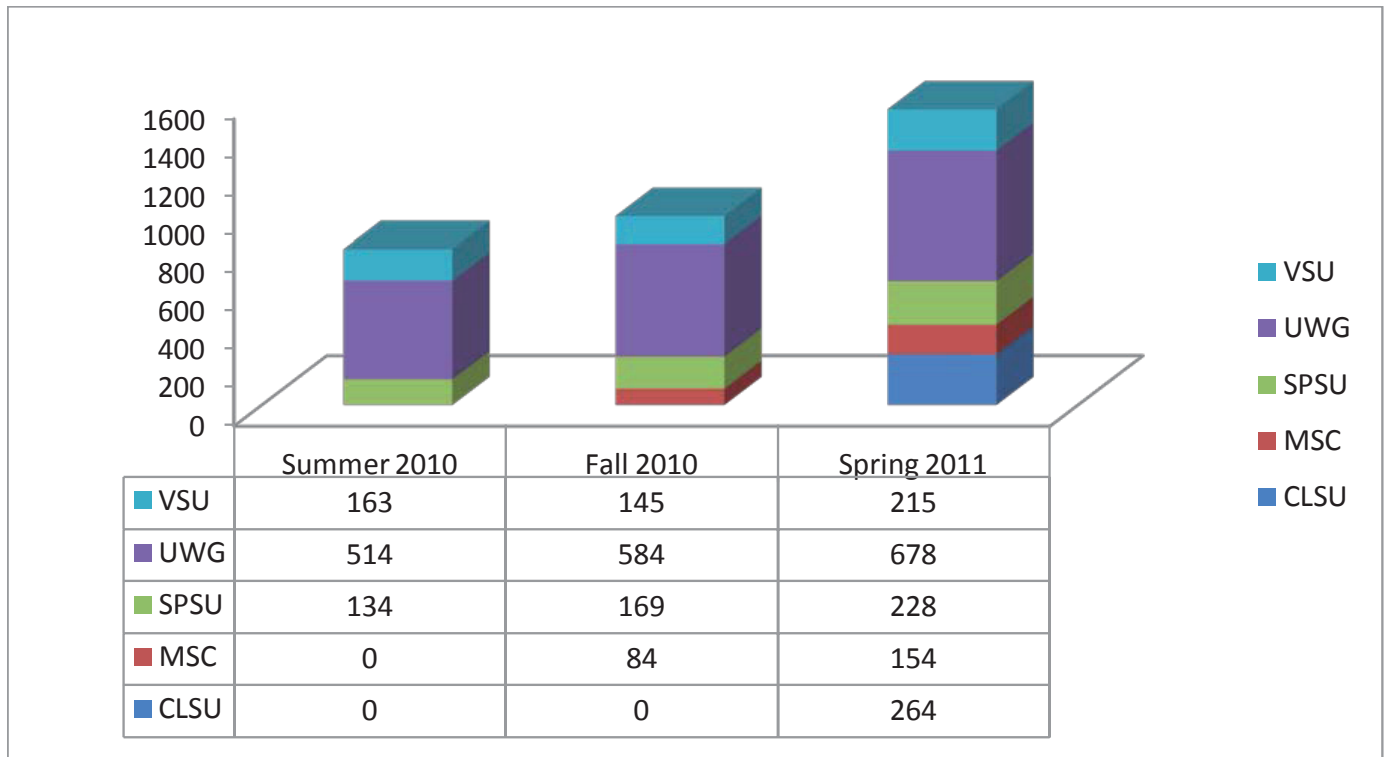

## The eCore Student's Affiliate Institution – Unduplicated View

The following chart represents the unduplicated eCore headcount by affiliate, by semester, for FY 2011. The unduplicated headcount is determined just after drop/add for each semester.

## The eCore Student's Affiliate Institution – Duplicated View

The following chart represents the duplicated eCore headcount by affiliate, by semester, for FY 2011. The duplicated headcount is determined just after drop/add for each semester.