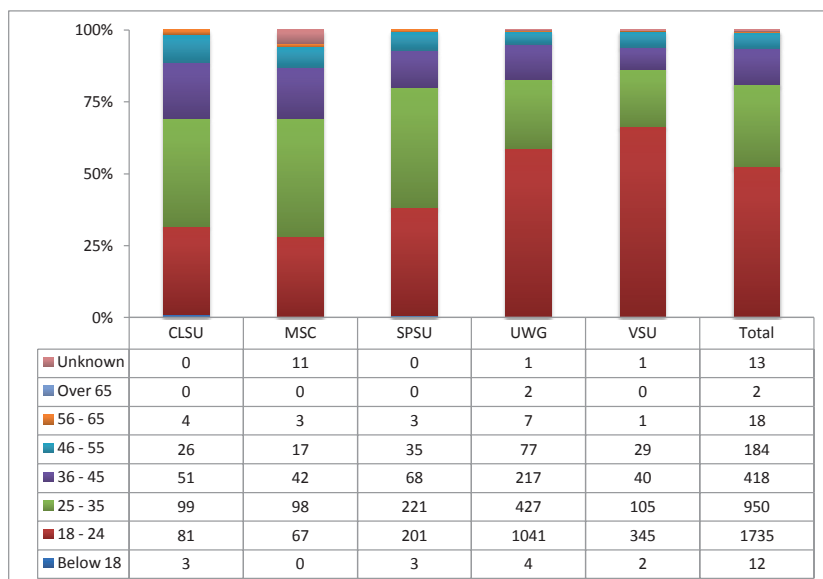

Student Information

Demographics

eCore Student demographics by age, ethnicity, gender, location and class are represented in the following charts.

Age of eCore Students

The following chart shows the ages of eCore students for FY 2011. These data were provided by the participating affiliates.