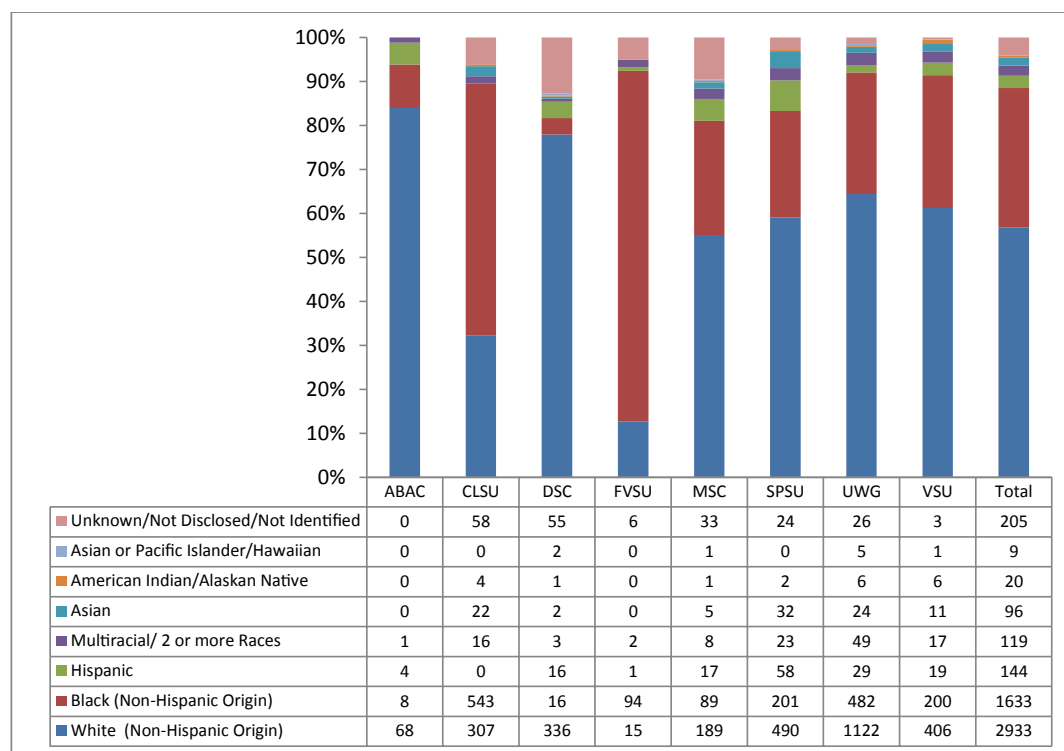

Race/Ethnicity of eCore Students

The following chart shows the race/ethnicity of eCore students for FY 2012. These data were provided by the participating affiliates.

Major of eCore Students

The following chart shows the declared majors of eCore students for FY 2012. These data were provided by the participating affiliates.