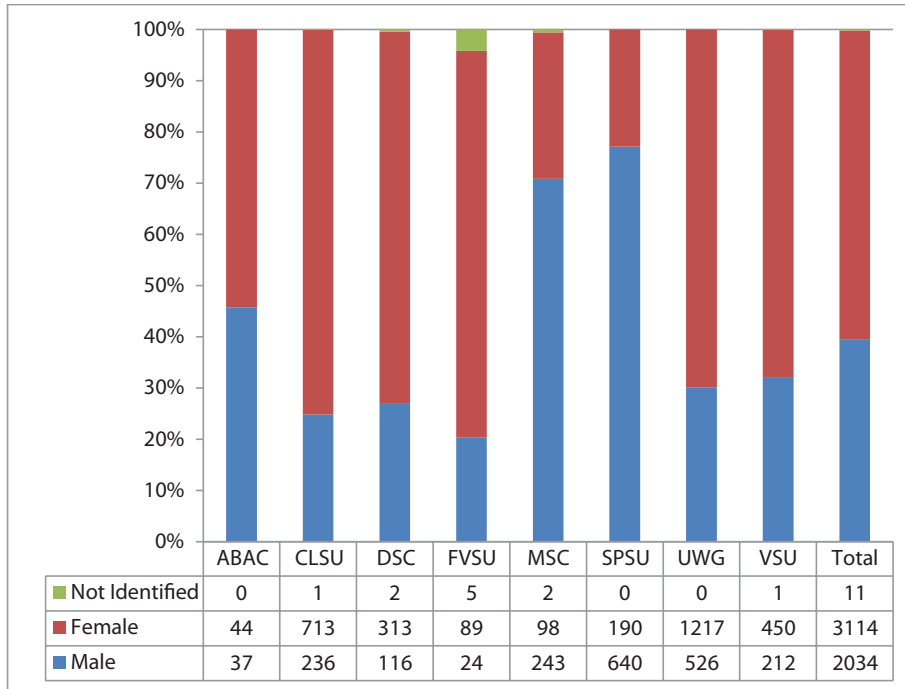

Gender of eCore Students

The following chart shows the gender of eCore students for FY 2012. These data were provided by the participating affiliates.

The following chart shows the gender of eCore students for FY 2007- 2012. These data were provided by the participating affiliates.

Did You Know?

- SPSU has the highest male population (77%) and ABAC has the lowest (43%).
- Male population increased in FY 2012: 36% to 38%.