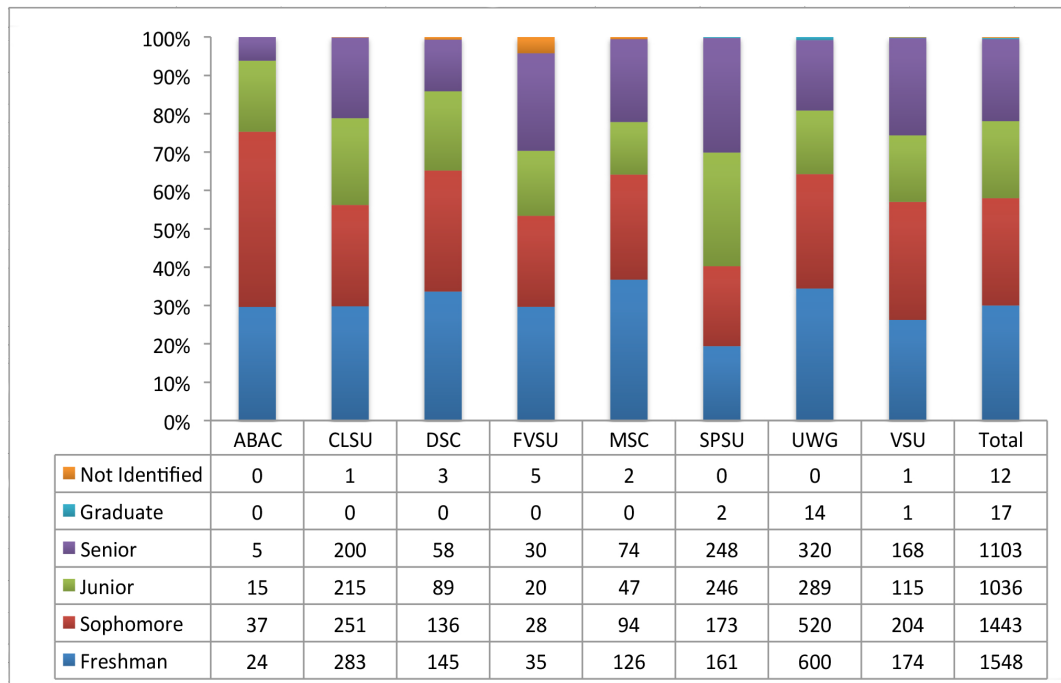

Class of eCore Students

The following chart shows class status (Freshman, Sophomore, Junior, Senior, Graduate) of eCore students for FY 2012. These data were provided by the participating affiliates.

The following chart shows class status (Freshman, Sophomore, Junior, Senior, Graduate) of eCore students for FY 2007 - 2012. These data were provided by the participating affiliates.

Did You Know?

- The highest Freshman/Sophomore enrollment came from ABAC with 76.81% of their total.
- The highest Junior/Senior enrollment came from SPSU with 59.51% of their total.