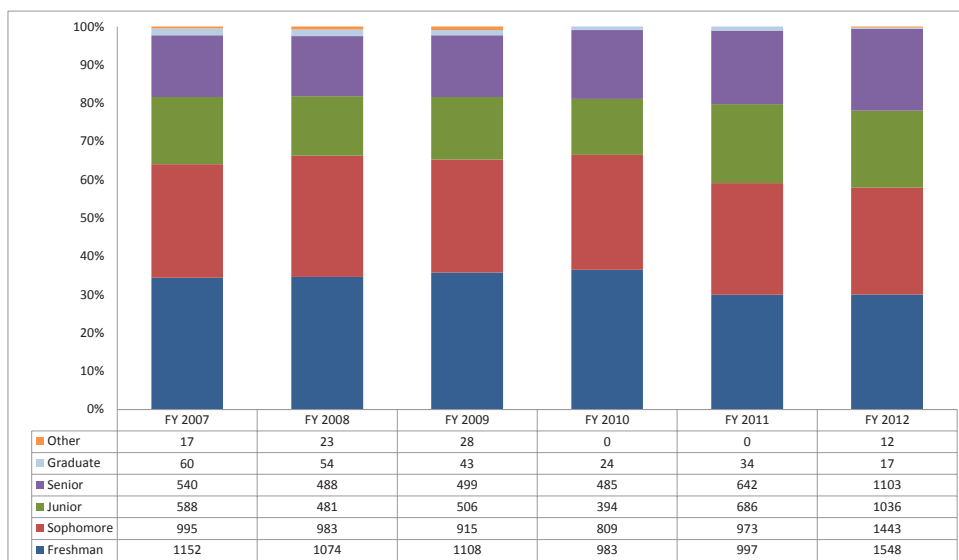

Class of eCore Students

The following chart shows class status (Freshman, Sophomore, Junior, Senior, Graduate) of eCore students for FY 2012. These data were provided by the participating affiliates.

The following chart shows class status (Freshman, Sophomore, Junior, Senior, Graduate) of eCore students for FY 2007 - 2012. These data were provided by the participating affiliates.

Did You Know?

- The highest Freshman/Sophomore enrollment came from ABAC with 76.81% of their total.
- The highest Junior/Senior enrollment came from SPSU with 59.51% of their total.