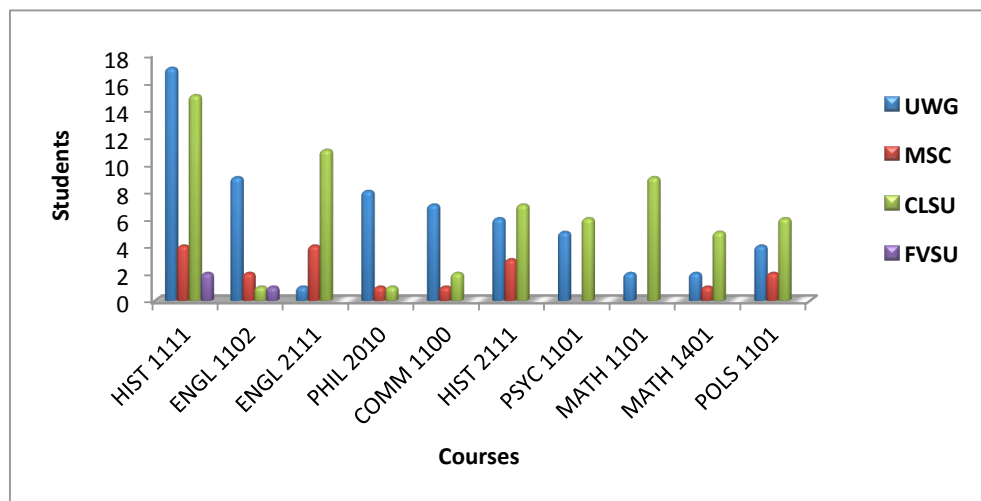

Military/GI Students in eCore

The following chart shows the most popular eCore courses enrolled in by both active duty and veteran students during the FY 2012. The total number of military students enrolled increased from FY 2011 to FY 2012 by 96%.

Transient Students

The following chart shows the total number (129) of transient students from CLSU, MSC, SPSU, UWG, VSU, and DSC enrolled in eCore courses during FY 2012.