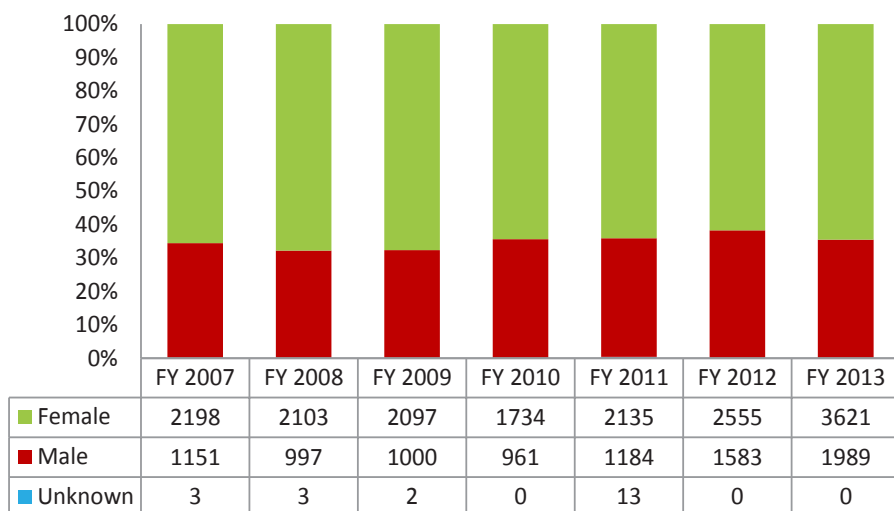

Gender of eCore Students

The following chart shows the gender of eCore students for FY 2013. These data were provided by the participating affiliates.

The following chart shows the gender of eCore students for FY 2007- 2013. These data were provided by the participating affiliates.

Did You Know?

- SPSU has the highest male population (72%) and DSC has the lowest (20%).
- Male population decreased by 2.2% in FY 2013.