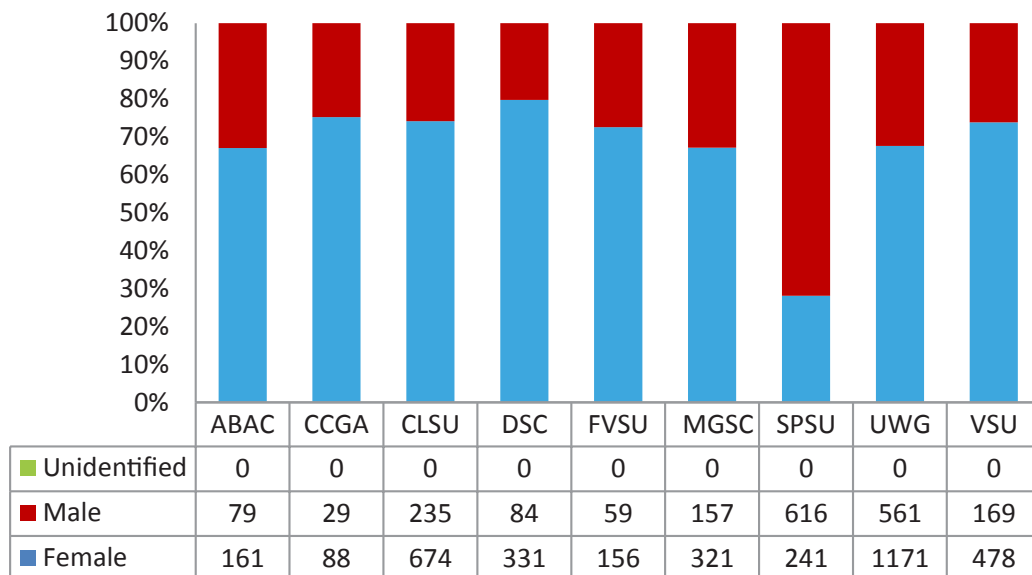

Gender of eCore Students

The following chart shows the gender of eCore students for FY 2013. These data were provided by the participating affiliates.

The following chart shows the gender of eCore students for FY 2007- 2013. These data were provided by the participating affiliates.

Did You Know?

- SPSU has the highest male population (72%) and DSC has the lowest (20%).
- Male population decreased by 2.2% in FY 2013.