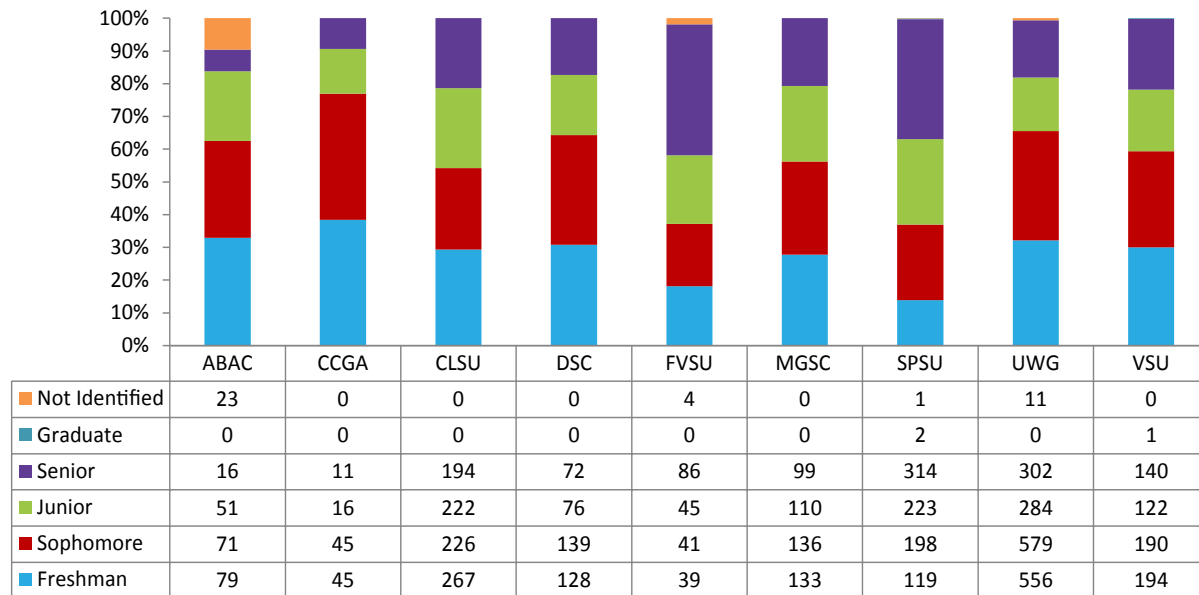

## Class of eCore Students

The following chart shows class status (Freshman, Sophomore, Junior, Senior, Graduate) of eCore students for FY 2013. These data were provided by the participating affiliates.

The following chart shows class status (Freshman, Sophomore, Junior, Senior, Graduate) of eCore students for FY 2007 - 2013. These data were provided by the participating affiliates.