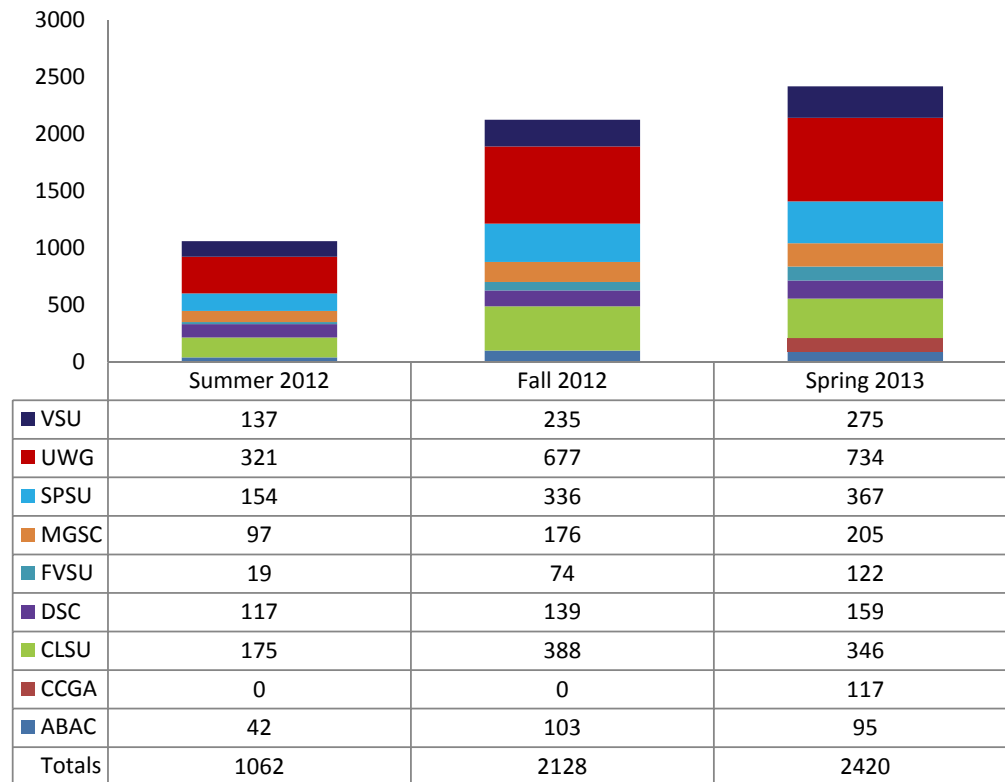

The eCore Student's Affiliate Institution – Unduplicated View

The following chart represents the unduplicated eCore headcount by affiliate, by semester, for FY 2013. The unduplicated headcount is determined just after drop/add for each term.

The following chart represents the unduplicated eCore headcount by affiliate, by semester, for FY 2006 - 2013. The unduplicated headcount is determined just after drop/add for each term.