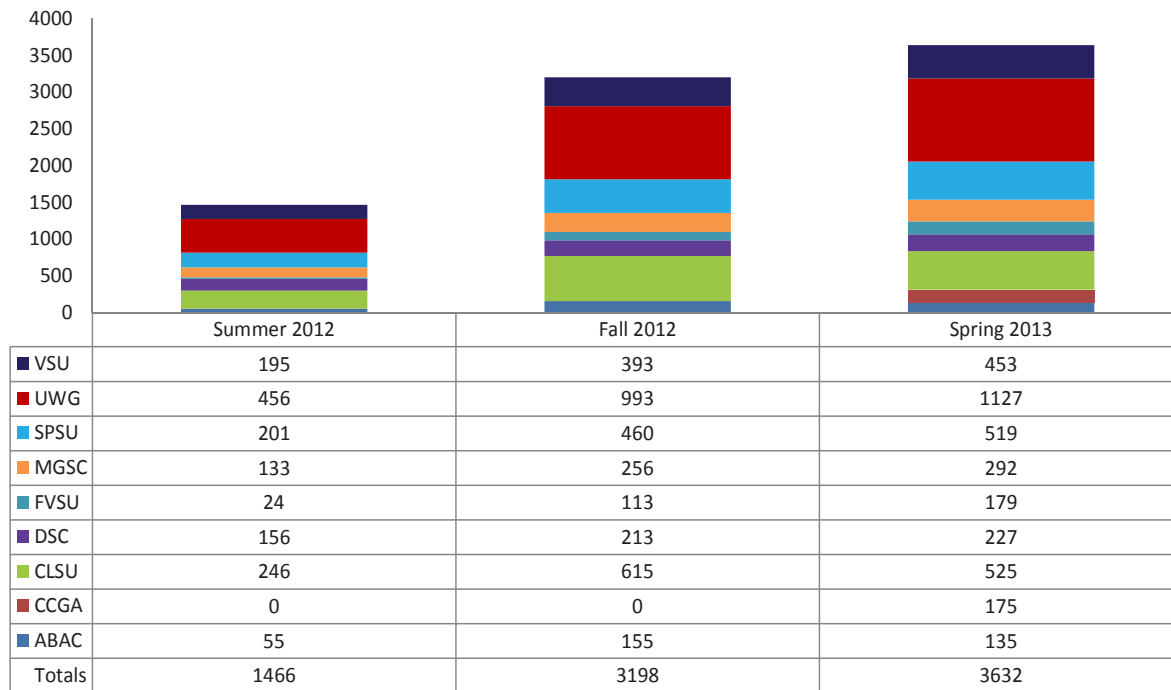

## The eCore Student's Affiliate Institution – Duplicated View

The following chart represents the duplicated eCore headcount by affiliate, by semester, for FY 2013. The duplicated headcount is determined just after drop/add for each term.

## Military/GI Students in eCore

The following chart shows the most popular eCore courses enrolled in by both active duty and veteran students during the FY 2012. The total number of military students enrolled increased from FY 2011 to FY 2012 by 96%.