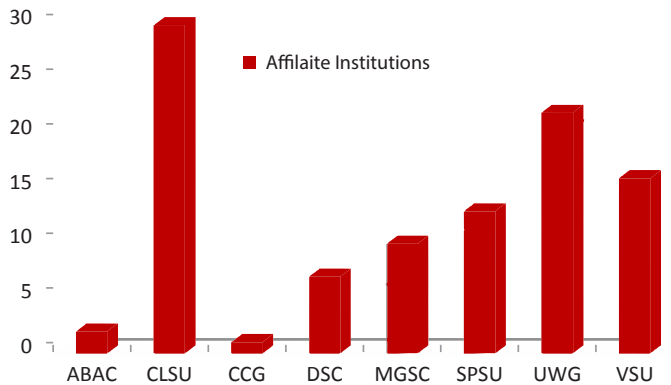

Joint/Dual Enrollment

The following chart represents the total number of joint/dual enrolled students (53) in eCore courses during the FY 2013. There were 62 joint/dual enrolled in FY 2012.

Transient Students

The following chart shows the total number (129) of transient students from CLSU, MGSC, SPSU, UWG, VSU and DSC enrolled in eCore courses during FY 2013.

High School/County Outreach

The following chart represents the total number of inquiries (639) received from high school students in various counties across the state of Georgia during the FY 2013.

Top Five

Top Five Home Institutions of Transient Students:

1. University of Georgia
2. Bainbridge College
3. North Georgia College and State University
4. Armstrong Atlantic State University
5. Auburn University