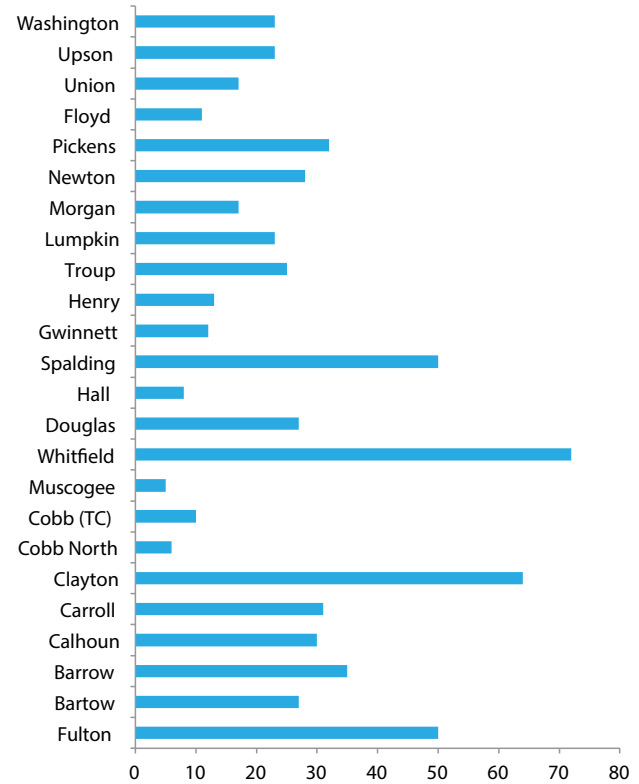

Joint/Dual Enrollment

The following chart represents the total number of joint/dual enrolled students (53) in eCore courses during the FY 2013. There were 62 joint/dual enrolled in FY 2012.

Transient Students

The following chart shows the total number (129) of transient students from CLSU, MGSC, SPSU, UWG, VSU and DSC enrolled in eCore courses during FY 2013.

High School/County Outreach

The following chart represents the total number of inquiries (639) received from high school students in various counties across the state of Georgia during the FY 2013.

Top Five

Top Five Home Institutions of Transient Students:

1. University of Georgia
2. Bainbridge College
3. North Georgia College and State University
4. Armstrong Atlantic State University
5. Auburn University