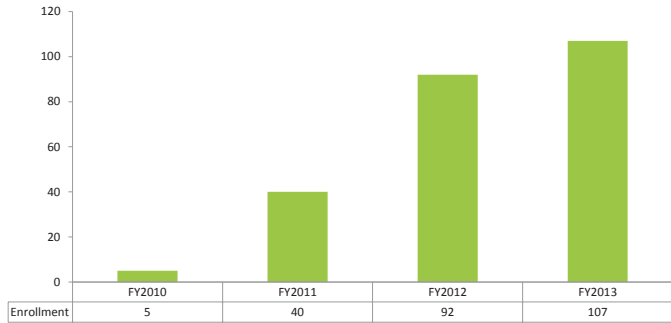

Joint/Dual Enrollment

The following chart represents the total number of joint/dual enrolled students (53) in eCore courses during the FY 2013. There were 62 joint/dual enrolled in FY 2012.

Transient Students