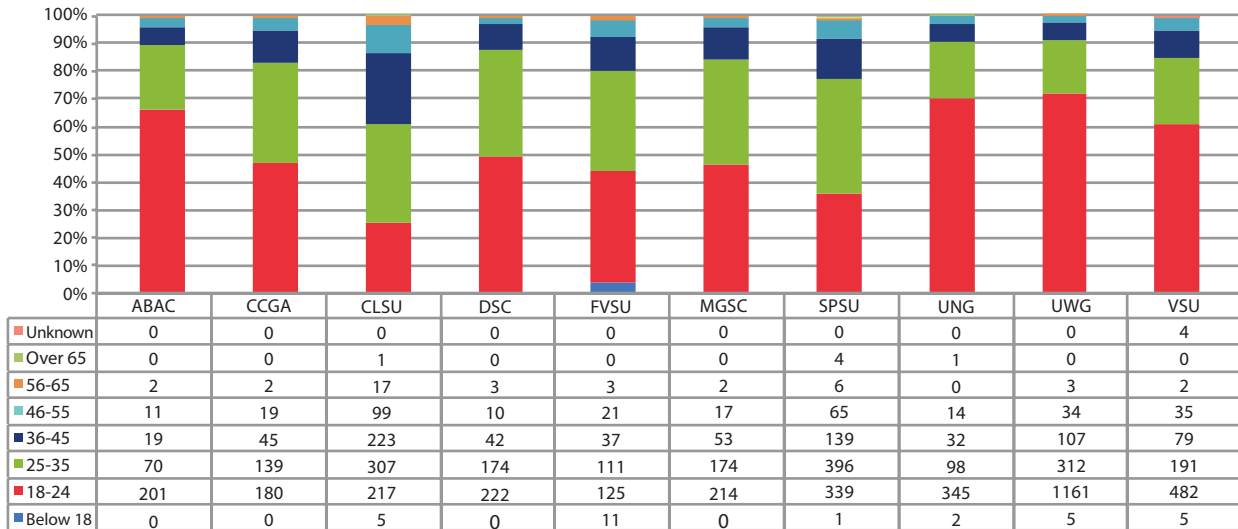

Age of eCore Students

The following chart shows the age range of eCore students for FY 2014. These data were provided by the participating affiliates.

Historical Age of eCore Students

The following chart shows the ages of eCore students for FY 2007-2014. These data were provided by the participating affiliates.