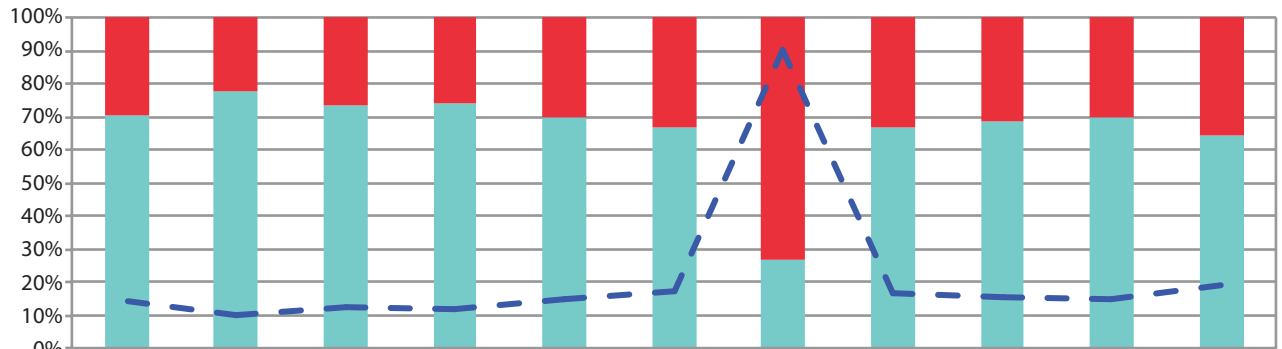

Gender of eCore Students

The following chart shows the gender of eCore students for FY 2014. These data were provided by the participating affiliates.

| | ABAC | CCGA | CLSU | DSC | FVSU | MGSC | SPSU | UNG | UWG | VSU | Total |
|-------------------|------|------|------|------|------|------|------|------|------|------|-------|
| Male | 90 | 86 | 234 | 117 | 93 | 154 | 694 | 163 | 509 | 244 | 2384 |
| Female | 213 | 299 | 635 | 334 | 215 | 306 | 256 | 329 | 1113 | 554 | 4254 |
| Ratio Male:Female | 0.42 | 0.29 | 0.37 | 0.35 | 0.43 | 0.50 | 2.71 | 0.50 | 0.46 | 0.44 | 0.56 |

DID YOU KNOW?

SPSU has the most seniors in the eCore program (314).

Students in freshman or sophomore standing account for 59.07% of the total.

Students in junior or senior standing account for 40.5% of the total.