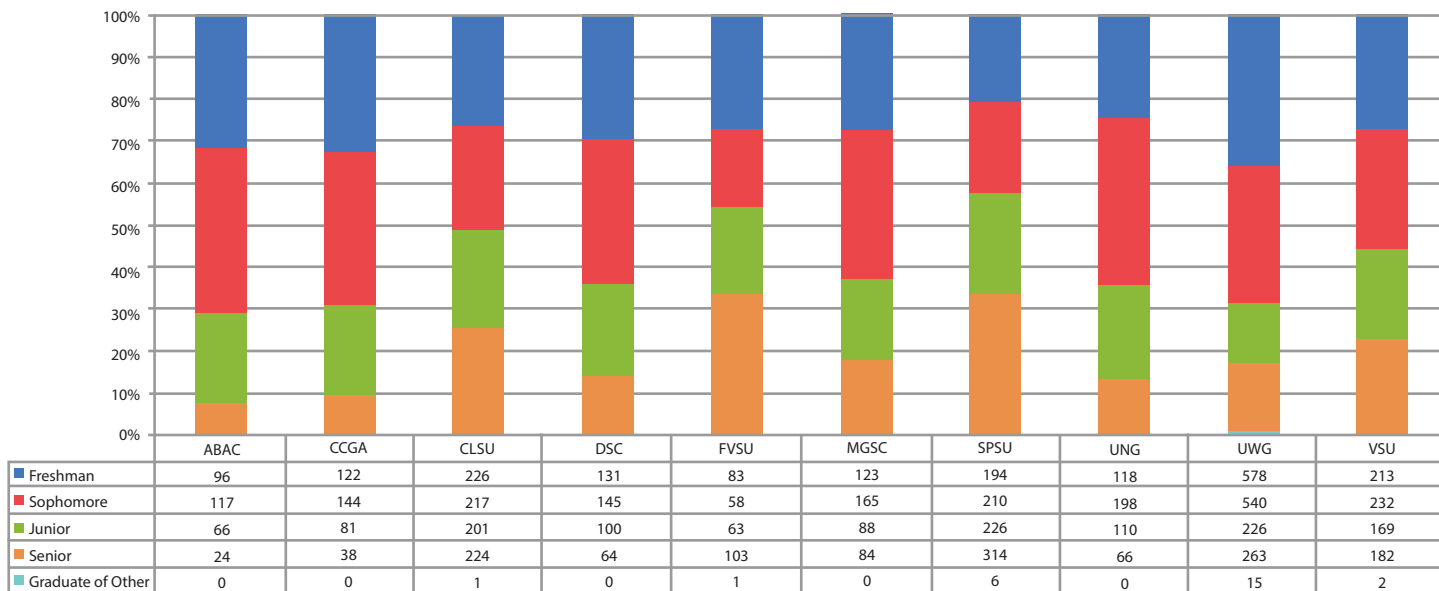

## Class of eCore Students

The following chart shows the classification of eCore students for FY 2014. These data were provided by the participating affiliates.

## Historical Class of eCore Students

The following chart shows class status (Freshman, Sophomore, Junior, Senior, Graduate) of eCore students for FY 2007 - 2014. These data were provided by the participating affiliates.