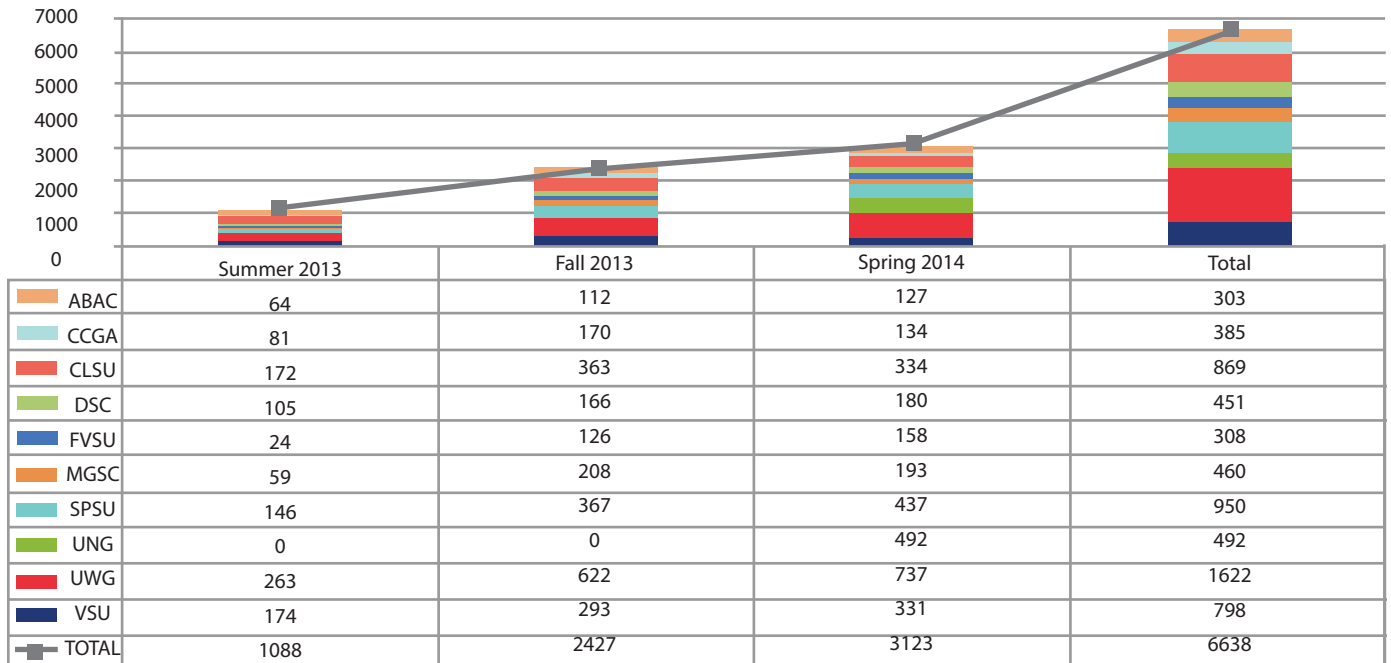

The eCore Student's Affiliate Institution - Unduplicated View

The following chart represents the unduplicated eCore headcount by affiliate, by semester, for FY 2014. The unduplicated headcount is determined just after drop/add each term.

The eCore Student's Affiliate Institution - Historical Unduplicated View

The following chart represents the unduplicated eCore headcount by affiliate, by fiscal year, for FY 2010-2014. The unduplicated headcount is determined just after drop/add for each term.