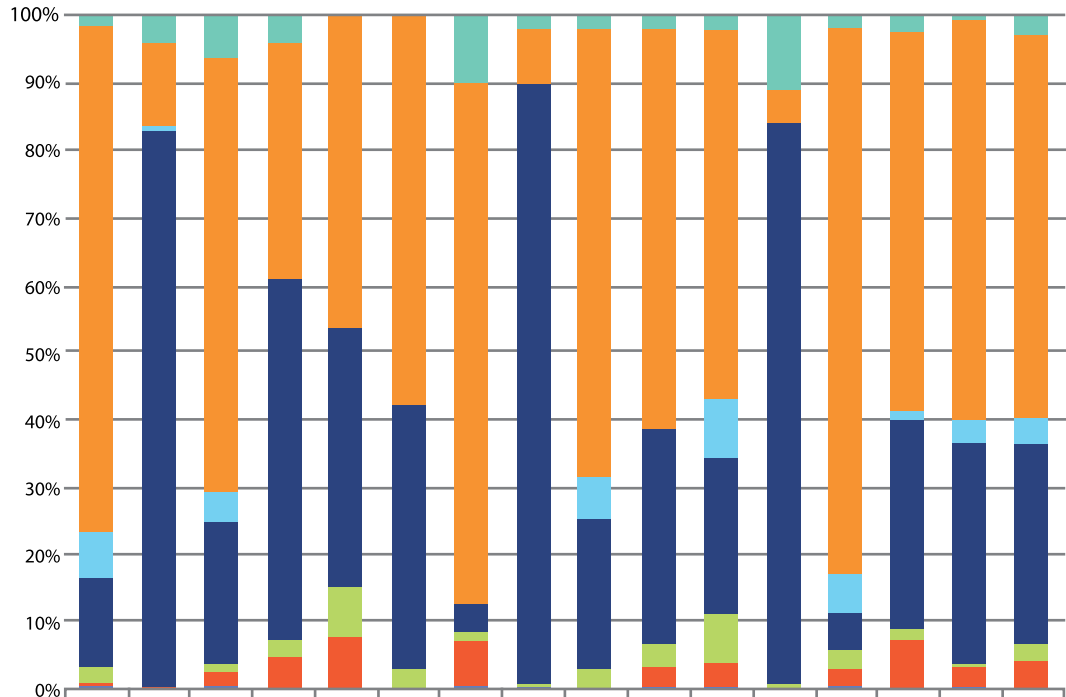

Race/Ethnicity of eCore Students

The following chart shows the race/ethnicity of eCore students for FY 2015. These data were provided by the participating affiliates.

	ABAC	ASU	CCGA	CLSU	CSU	DAR	DSC	FVSU	GHC	MGSC	SPSU	SSU	UNG	UWG	VSU	Total
Unknown/Not Disclosed/Not Identified	4	8	21	24	0	0	33	6	1	8	27	27	25	53	3	240
White (Non-Hispanic)	237	27	225	216	6	19	461	28	42	333	831	13	1220	1347	640	5645
Hispanic	22	1	16	0	0	0	0	1	4	0	132	0	87	30	37	330
Black (Non-Hispanic)	41	176	74	328	5	13	23	312	14	177	351	214	85	740	352	2905
Asian or Native Hawaiian/Pacific Islander	8	0	4	17	1	1	9	2	2	20	109	2	43	32	6	256
Multiracial/Two or More Races	1	1	7	30	1	0	37	0	0	15	61	0	38	181	33	405
American Indian/Alaskan Native	2	0	2	0	0	0	3	1	0	4	2	0	7	0	2	23
Total	315	213	349	615	13	33	566	350	63	557	1513	256	1505	2383	1073	9804