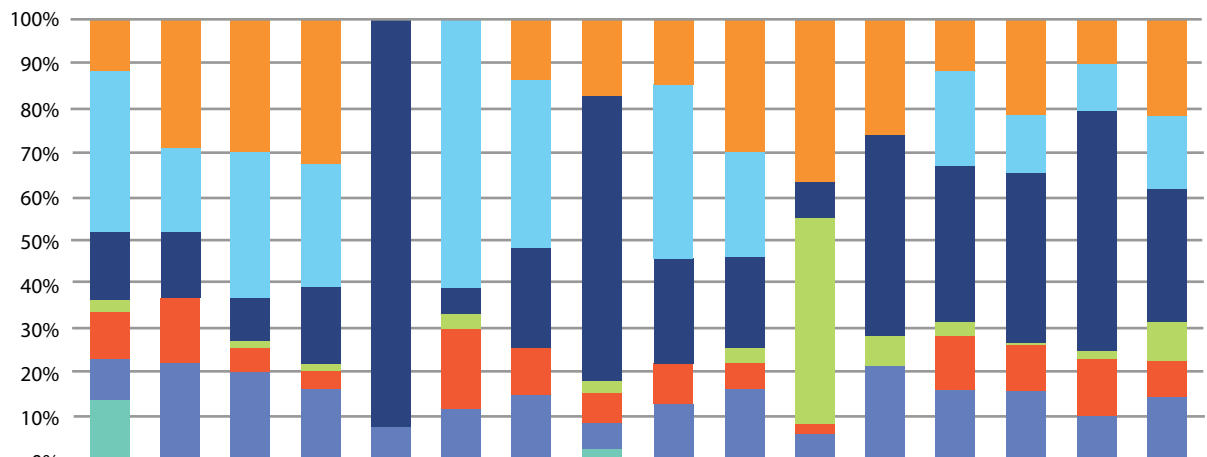

Major of eCore Students

The following chart shows the major categories of eCore students for FY 2015. These data were provided by the participating affiliates.

	ABAC	ASU	CCGA	CLSU	CSU	DAR	DSC	FVSU	GHC	MGSC	SPSU	SSU	UNG	UWG	VSU	Total
Sciences	35	61	105	199	0	0	76	60	9	165	556	66	169	510	104	2115
Nursing/Health Services	116	41	114	173	0	20	217	0	25	133	0	0	328	314	118	1599
Liberal Arts	49	32	34	113	12	2	126	230	15	115	125	117	538	919	586	3013
Engineering/Architecture	7	0	6	5	0	1	0	5	0	20	714	17	45	10	17	847
Education	35	32	18	19	0	6	61	24	6	31	4	0	173	251	145	805
Business	29	47	72	106	1	4	86	22	8	93	114	56	248	379	103	1368
Agriculture and Natural Resources	44	0	0	0	0	0	0	9	0	0	0	0	4	0	0	57
Total	315	213	349	615	13	33	566	350	63	557	1513	256	1505	2383	1073	9804

DID YOU KNOW?

- Most seniors: SPSU (437)
- Students in freshman or sophomore standing account for 61.38% of the total
- Students in junior or senior standing account for 38.29% of the total