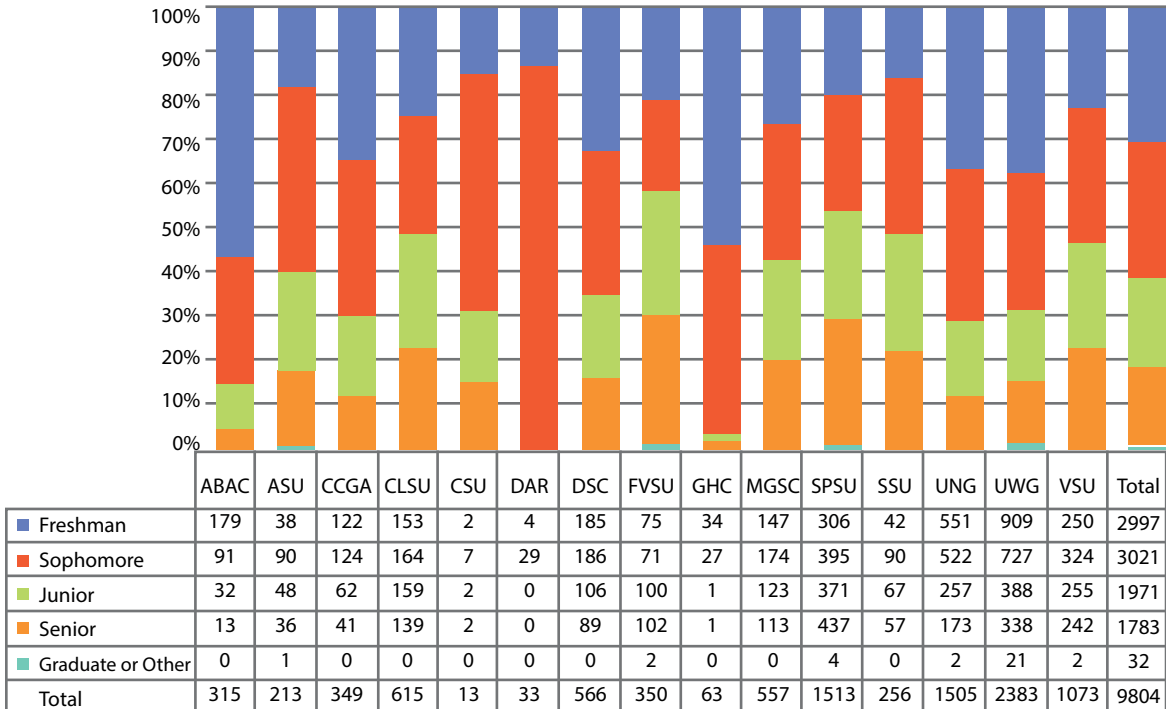

Class of eCore Students

The following chart shows the classification of eCore students for FY 2015. These data were provided by the participating affiliates.

Historical Class of eCore Students

The following chart shows classification (Freshman, Sophomore, Junior, Senior, Graduate) of eCore students for FY 2007 - 2015. These data were provided by the participating affiliates.