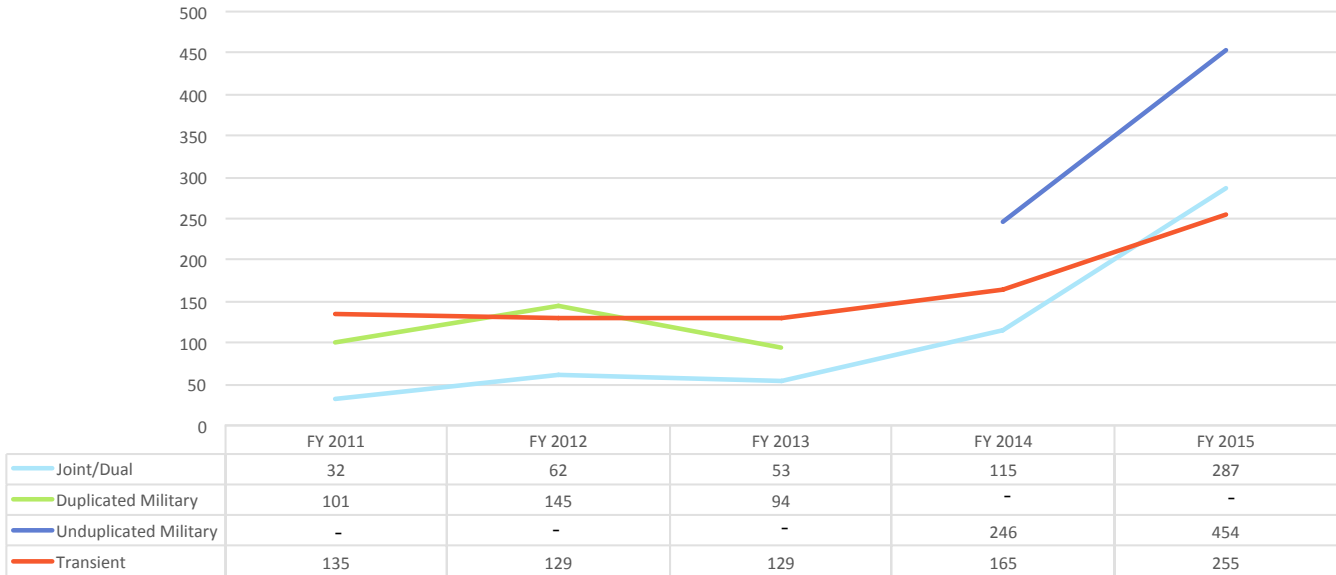

Special Populations Historical

The following chart represents the number of Joint/Dual, Military, and Transient students unduplicated by term for FY 2011 - 2015 as reported by eCore affiliates. *Prior to FY 2014, military numbers were reported as a duplicated headcount based on the enrollment of military students.

DID YOU KNOW?

- The majority of eCore transient students come from the University of Georgia
- Carroll county is the top county for Joint/Dual students (85), followed by Coweta (36), Henry (25), and Forsyth (18)
- 123 more Joint/Dual students came from other Georgia counties and beyond