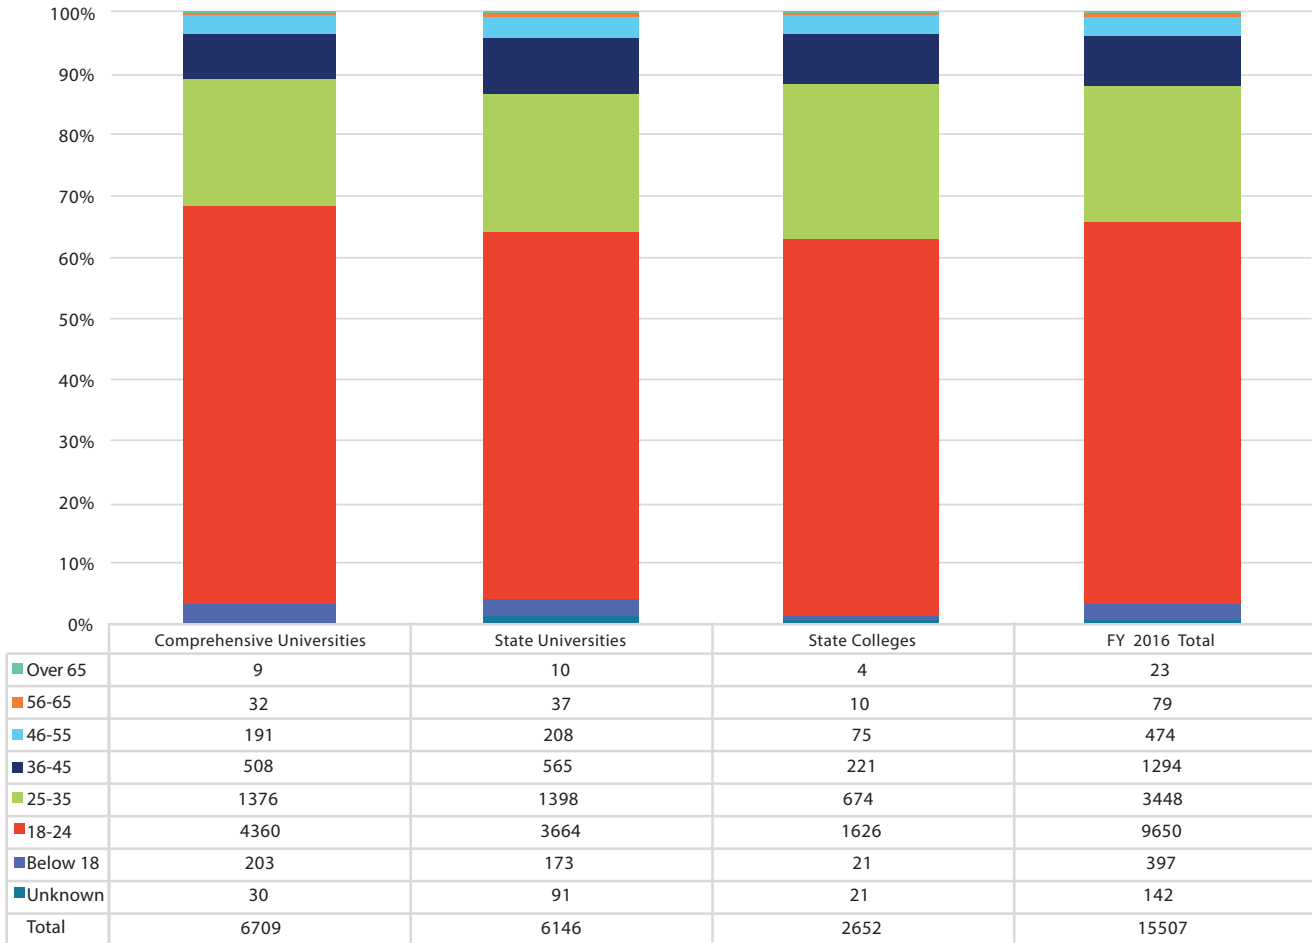

Age of eCore Students

The following data shows the age of eCore students for FY 2016. These data were provided by USG.

*Identified data not represented at institution level because the eCore enrollment was for 9 or fewer students.

Age of eCore Students - Continued

Institution	Below 18	18-24	25-35	36-45	46-55	56-65	Over 65	Unknown	Total
Comprehensive Universities									
GSOU	*	298	41	17	*	*	*	*	372
KSU	*	1008	581	200	51	12	*	10	1868
UWG	194	2132	346	134	52	*	*	13	2882
VSU	*	922	408	157	80	11	*	*	1587
State Universities									
AASU	*	36	32	*	*	*	*	12	91
ASU	*	113	66	25	*	*	*	*	214
CLSU	65	277	235	133	57	10	*	*	783
CSU	*	412	315	117	43	11	*	*	901
FVSU	25	232	109	60	33	*	*	*	468
GSW	*	68	28	14	*	*	*	*	113
MGSU	*	272	139	53	21	*	*	*	498
SSU	*	322	86	25	*	*	*	*	454
UNG	66	1932	388	129	40	*	*	64	2624
State Colleges									
ABAC	*	284	77	21	*	*	*	*	393
AMSC	*	39	28	11	*	*	*	*	83
BSC	*	11	10	*	*	*	*	*	24
CCGA	*	232	129	22	20	*	*	*	413
DAR	*	44	27	15	*	*	*	*	90
DSC	*	349	142	58	20	*	*	*	578
EGC	*	*	*	*	*	*	*	*	13
GGC	*	75	22	*	*	*	*	*	106
GHC	*	365	137	57	10	*	*	*	581
GOC	*	174	90	21	11	*	*	*	307
SGSC	*	46	10	*	*	*	*	*	64
Total	397	9650	3448	1294	474	79	23	142	15507