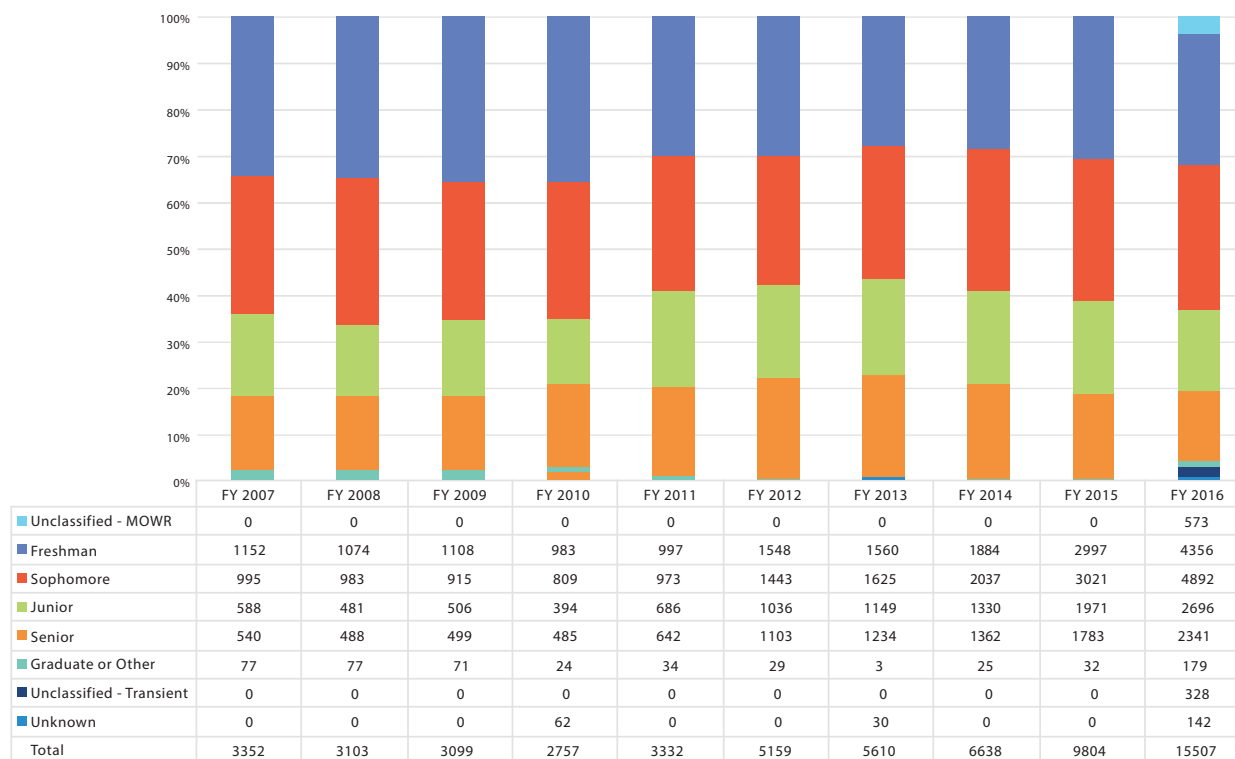

## Historical Class of eCore Students

The following chart shows the classification of eCore students for FY 2007 - 2016. For FY 2007-2015, these data were provided by the participating affiliates. Beginning in FY 2016, data was provided by the USG.

## The eCore Student's Affiliate Institution - Unduplicated View

The following chart represents the unduplicated eCore headcount by sector, by semester, for FY 2016. The unduplicated headcount is determined just after drop/add each term.