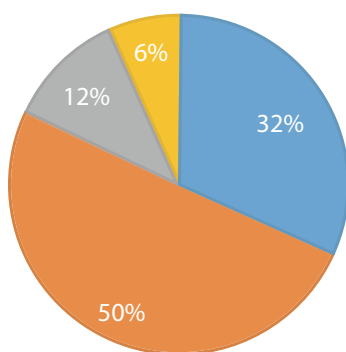

Total Number of Proctored Exams FY 2007- 2016

Student Testing Times

- Morning (8AM - 12PM)
- Afternoon (12PM - 5PM)
- Evening (5PM - 8PM)
- Night (8PM - 8AM)

Most Popular Times

Students tend to cluster around certain times in each period.