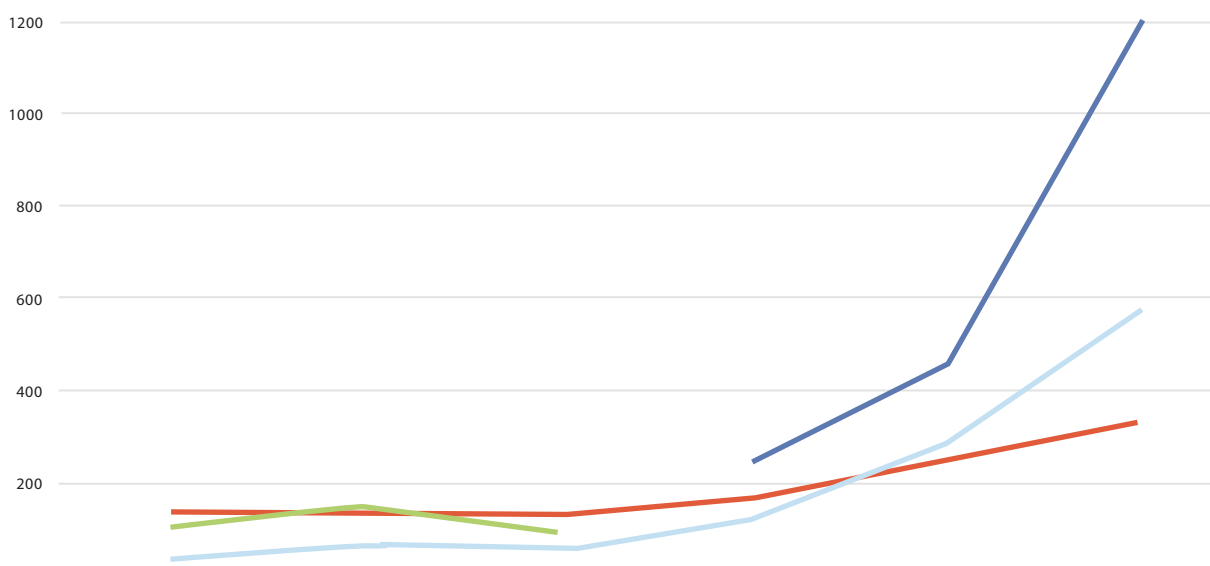

Special Populations Historical

The following chart represents the number of MOWR, Military, and Transient students unduplicated by term for FY 2011-2016. Beginning in FY 2016, data was collected from the USG. *Prior to FY 2014, military numbers were reported as a duplicated headcount based on the enrollment of military students.

	FY 2011	FY 2012	FY 2013	FY 2014	FY 2015	FY 2016
MOWR	32	62	53	115	287	573
Duplicated Military	101	145	94			
Unduplicated Military				246	454	1197
Transient	135	129	129	165	255	330

DID YOU KNOW?

- The majority of eCore MOWR students come from high schools in Carroll (93), Coweta (72), and Henry (68) county.
- ENGL 1101 and 1102 had the highest MOWR enrollment for FY 2016.