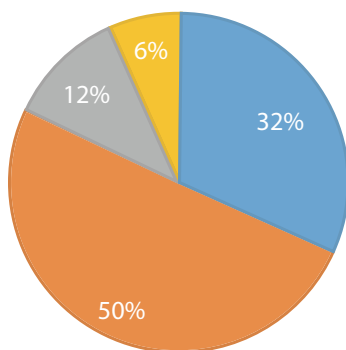

Total Number of Proctored Exams FY 2007- 2016

Student Testing Times

- Morning (8AM - 12PM)
- Afternoon (12PM - 5PM)
- Evening (5PM - 8PM)
- Night (8PM - 8AM)

Most Popular Times

Students tend to cluster around certain times in each period.