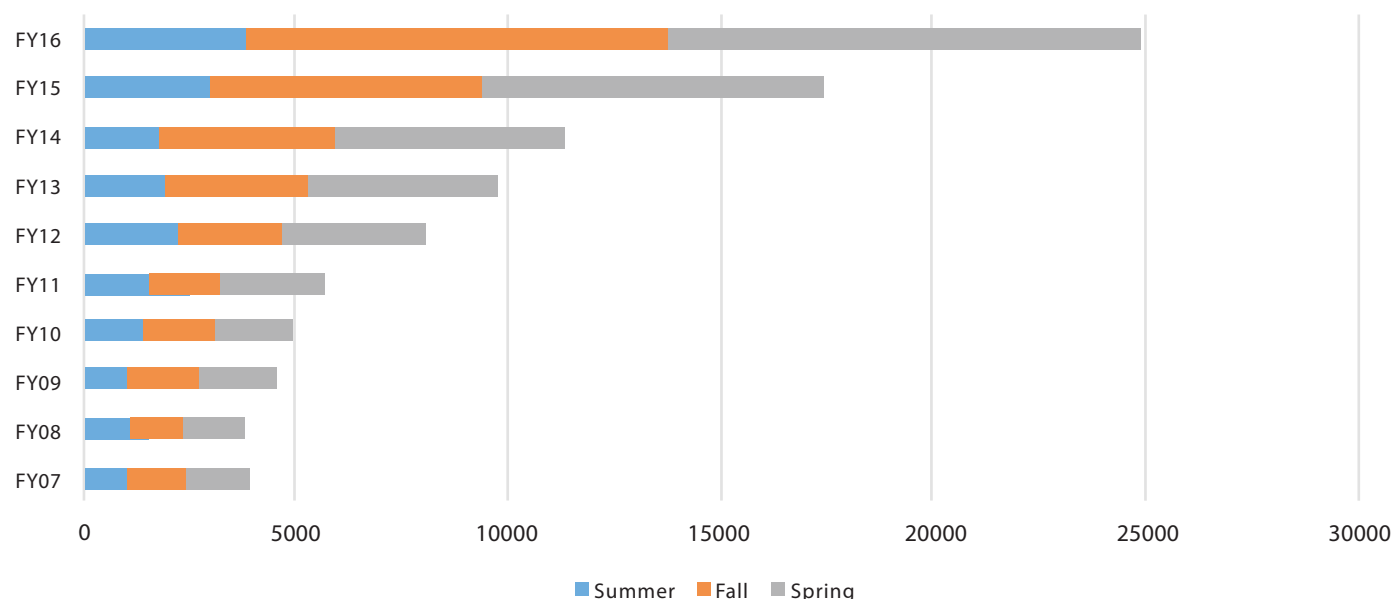

Total Number of Proctored Exams FY 2007- 2016

Student Testing Times

- Morning (8AM - 12PM)
- Afternoon (12PM - 5PM)
- Evening (5PM - 8PM)
- Night (8PM - 8AM)

Most Popular Times

Students tend to cluster around certain times in each period.