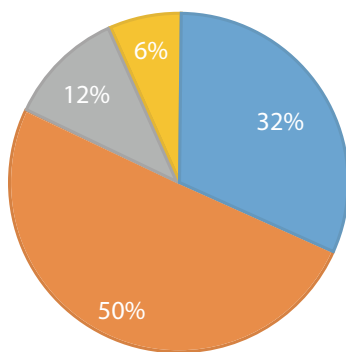

## Total Number of Proctored Exams FY 2007- 2016

## Student Testing Times

- Morning (8AM - 12PM)
- Afternoon (12PM - 5PM)
- Evening (5PM - 8PM)
- Night (8PM - 8AM)

### Most Popular Times

Students tend to cluster around certain times in each period.

- 10 AM (Morning)
- 3 PM (Afternoon)
- 6 PM (Evening)
- 10 PM (Night)