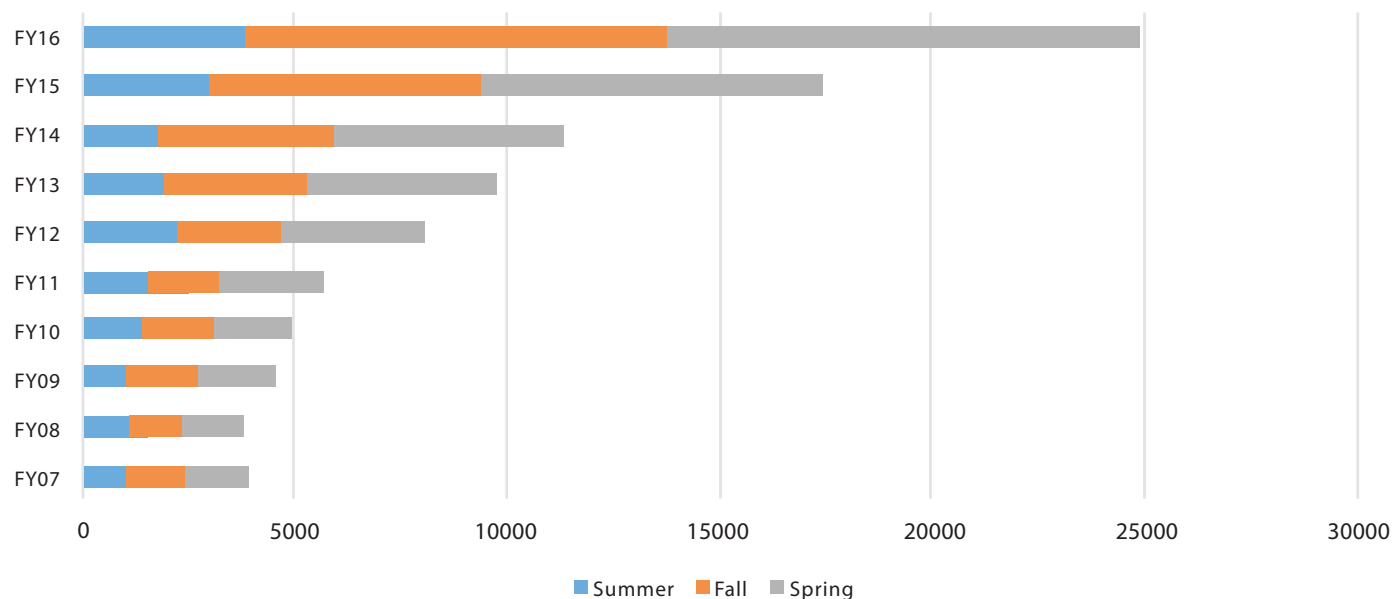

## Total Number of Proctored Exams FY 2007- 2016

## Student Testing Times

- Morning (8AM - 12PM)
- Afternoon (12PM - 5PM)
- Evening (5PM - 8PM)
- Night (8PM - 8AM)

### Most Popular Times

Students tend to cluster around certain times in each period.

- 10 AM (Morning)
- 3 PM (Afternoon)
- 6 PM (Evening)
- 10 PM (Night)