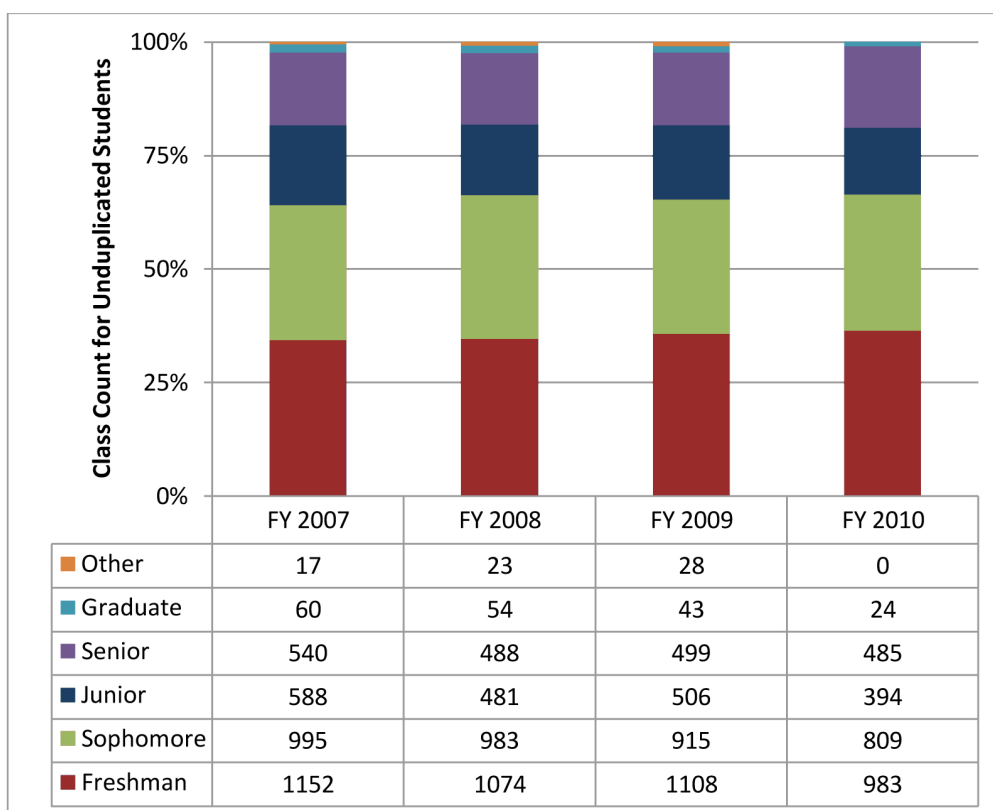

Class of eCore Students

The following chart shows the class (Freshman, Sophomore, Junior, Senior, Graduate) of eCore students for FY 2007-2010. This data was provided by the participating affiliates.

Did You Know?

Over FY 2007 – 2010 averages,

- CSU had the highest Graduate enrollment at 3.8 percent average of their total student count.
- SPSU had the highest upperclassmen enrollment at 46.6 percent average of their total student count.
- UWG had the highest underclassmen enrollment at 70 percent average of their total student count. Note –GHC had 100 percent enrollment as underclassmen, as it is a two-year college.

- 25 years old
- White
- Female
- A Freshman or Sophomore