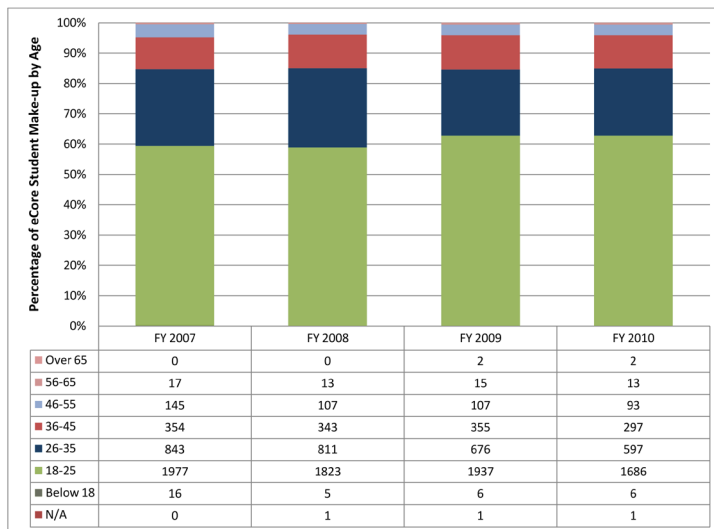

Student Information

Demographics

eCore Student demographics by age, race, and gender are represented in the following charts.

Age of eCore Students

The following chart shows the ages of eCore students through FY 2007-2010. This data was provided by the participating affiliates. Consistently more than one third of students are over the age of 25.

Did You Know?

- The average age of eCore students is 26 for FY 2010.

Race/Ethnicity of eCore Students

The following chart shows the race/ethnicity of eCore students through FY 2007-2010. This data was provided by the participating affiliates.