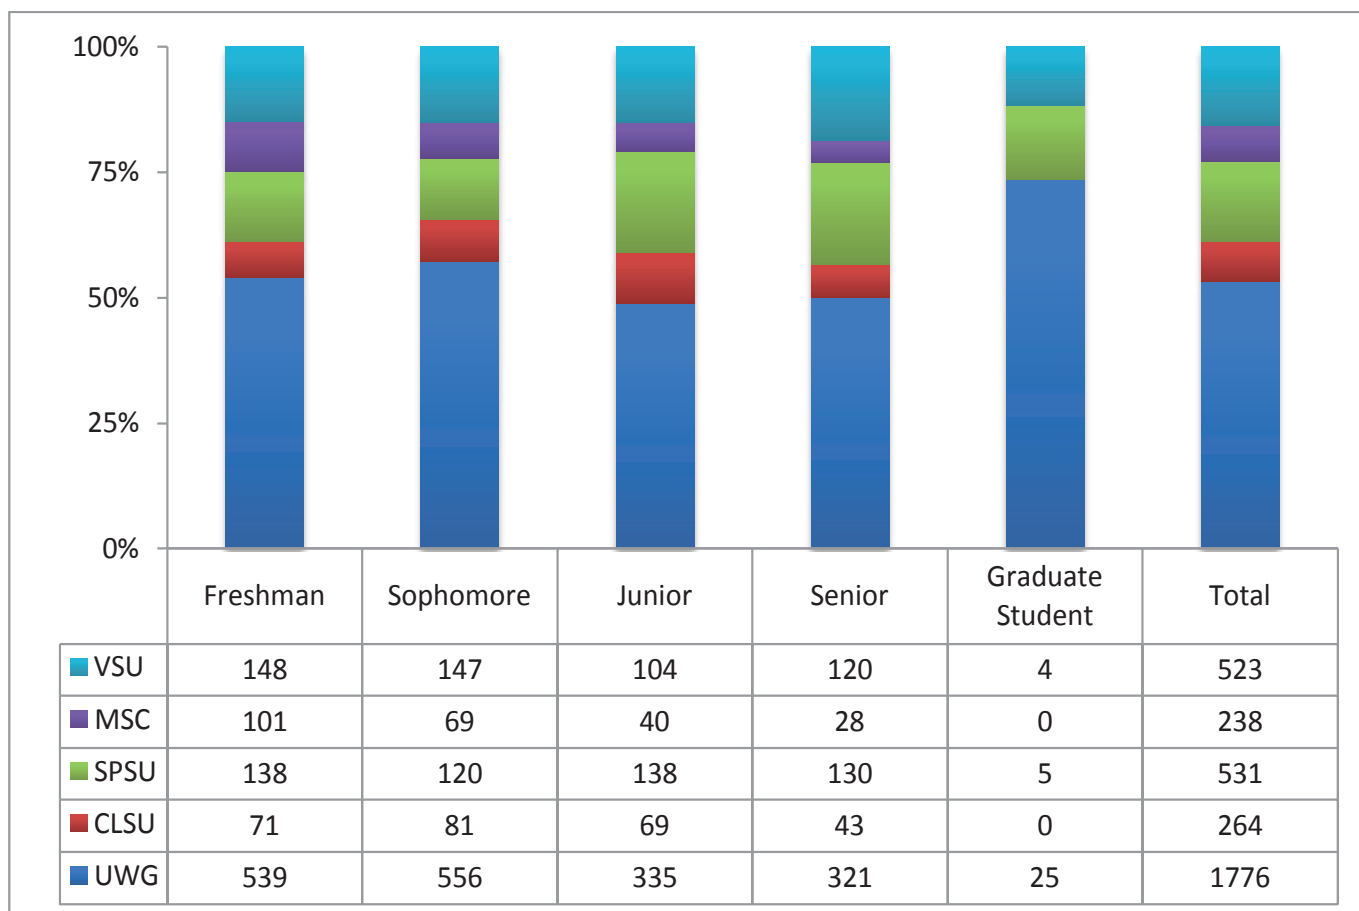

## Class of eCore Students

The following chart shows the class (Freshman, Sophomore, Junior, Senior, Graduate) of eCore students for FY 2011. These data were provided by the participating affiliates.

### Did You Know?

Over FY 2011

- The highest Freshman/Sophomore enrollment came from MSC with 71.43% of their total.
- The highest Junior/Senior enrollment came from SPSU with 50.47% of their total.
- The highest Graduate enrollment came from UWG with 1.41% of their total.

### Who is the eCore Student?

For FY 2011, the Demographics data provide some insight to the current eCore student, and the findings suggest that the typical eCore student is more likely to be:

- 29 years old
- White
- Female
- A Freshman or Sophomore