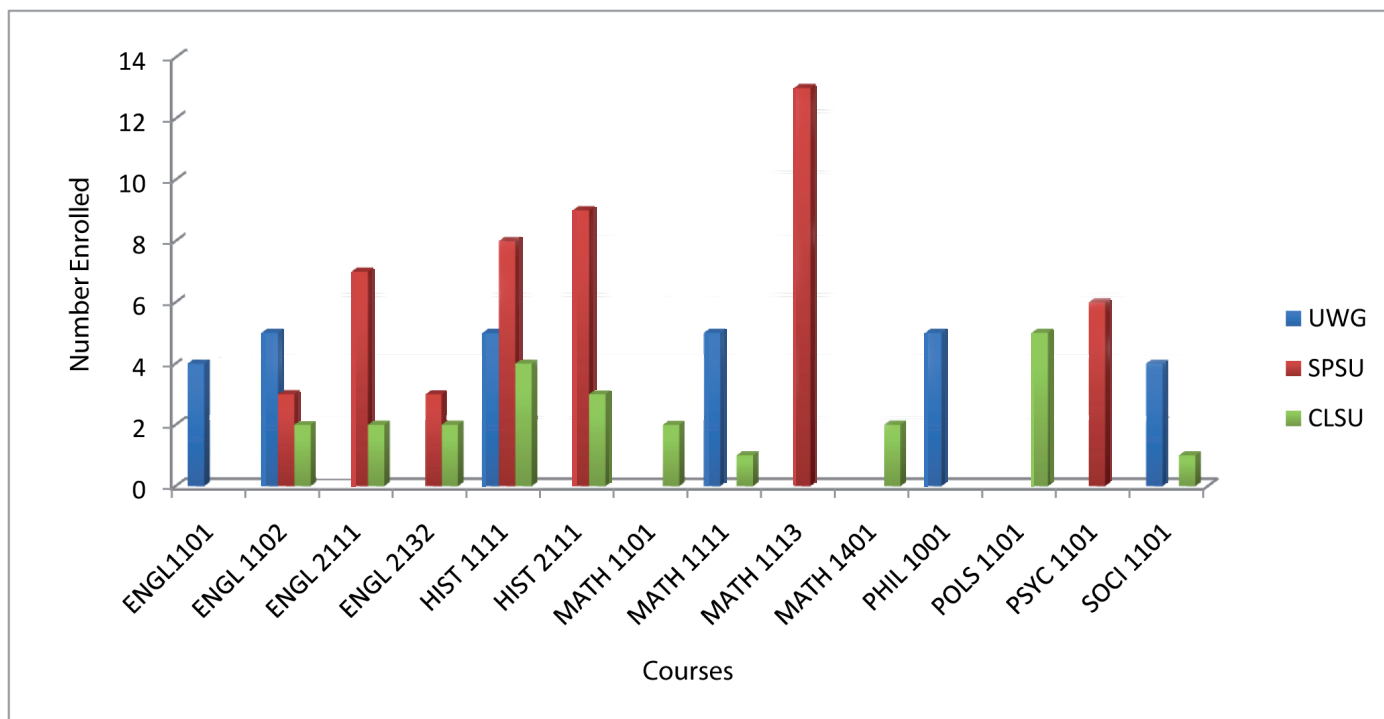

## Military/GI Students in eCore

The following chart shows the most popular courses enrolled in by both active duty and veteran students during FY 2011.

## Joint/ Dual Enrollment

The following chart represents the total number of joint/dual enrolled students (32) in eCore courses during the FY 2011.

County	Number of Joint Enrolled Students
Fulton	3
Fayette	8
Coweta	1
Henry	4
Cherokee	1
Cobb	1
Paulding	4
Douglas	3
Clayton	2
Glynn	1
Carroll	3
Dekalb	1
<b>Total</b>	<b>32</b>

## Transient Students

The following chart shows the total number ( 135 ) of transient students from UWG, MSC, and VSU enrolled in eCore courses during FY 2011.