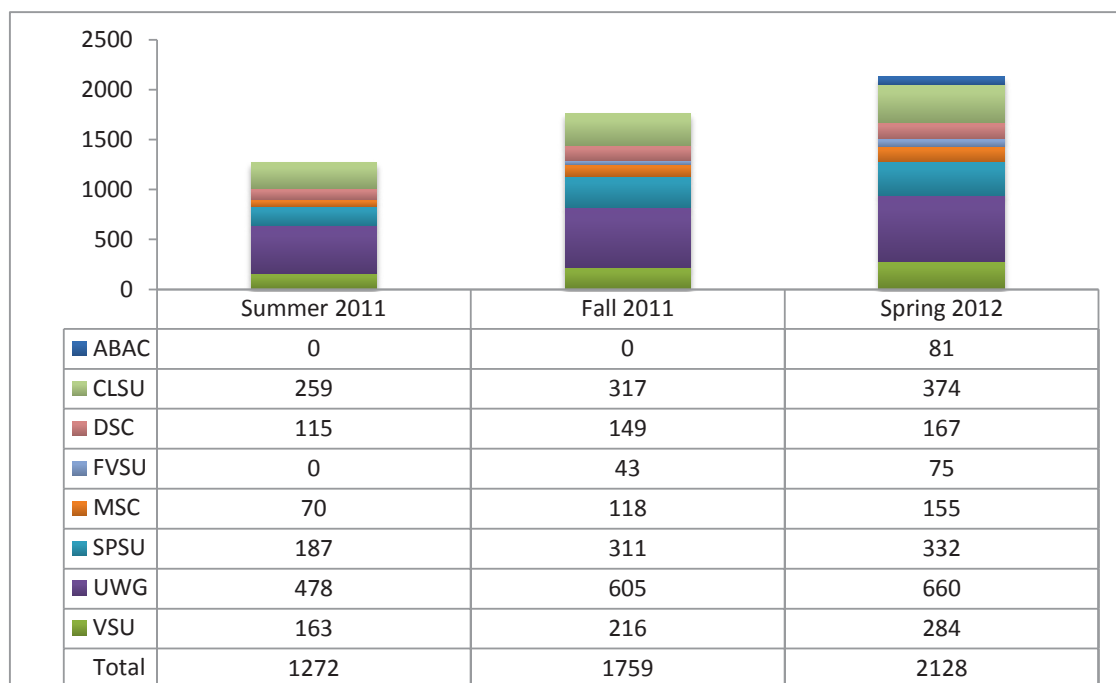

## The eCore Student's Affiliate Institution – Unduplicated View

The following chart represents the unduplicated eCore headcount by affiliate, by semester, for FY 2012. The unduplicated headcount is determined just after drop/add for each term.

The following chart represents the unduplicated eCore headcount by affiliate, by semester, for FY 2006 - 2012. The unduplicated headcount is determined just after drop/add for each term.