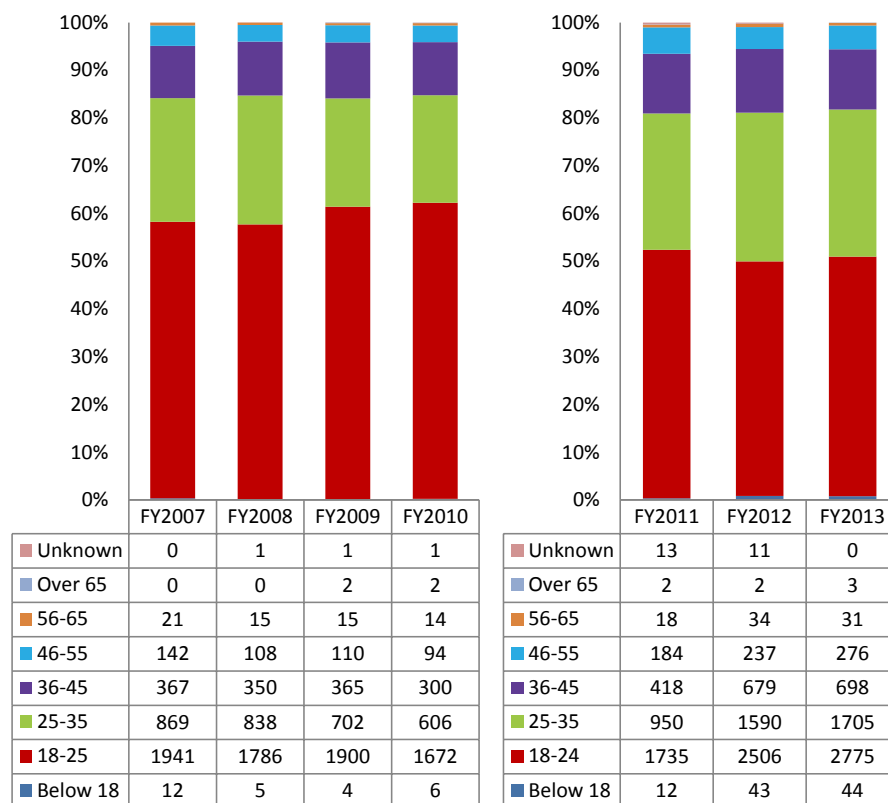

Age of eCore Students

The following chart shows the age range of eCore students for FY 2013. These data were provided by the participating affiliates.

The following chart shows the ages of eCore students for FY 2007-2013. These data were provided by the participating affiliates.

Did You Know?

Affiliate	FY 2013 Avg. Age (Yrs.)	FY 2012 Avg. Age (Yrs.)	FY 12-13 Diff (Yrs.)
ABAC	25.01	23.04	1.97
CCGA	27.35	N/A	N/A
CLSU	31.51	31.9	-0.39
DSC	27.62	27.87	-0.25
FVSU	27.43	31	-3.57
MGSC	28.98	28.59	0.39
SPSU	29.1	30.39	-1.29
UWG	24.32	26.56	-2.24
VSU	25.53	25.42	0.11
Overall Avg.	27.42	28.1	-0.68

- The affiliate serving the highest average age in FY 2013 is CLSU, at 31.51 years.