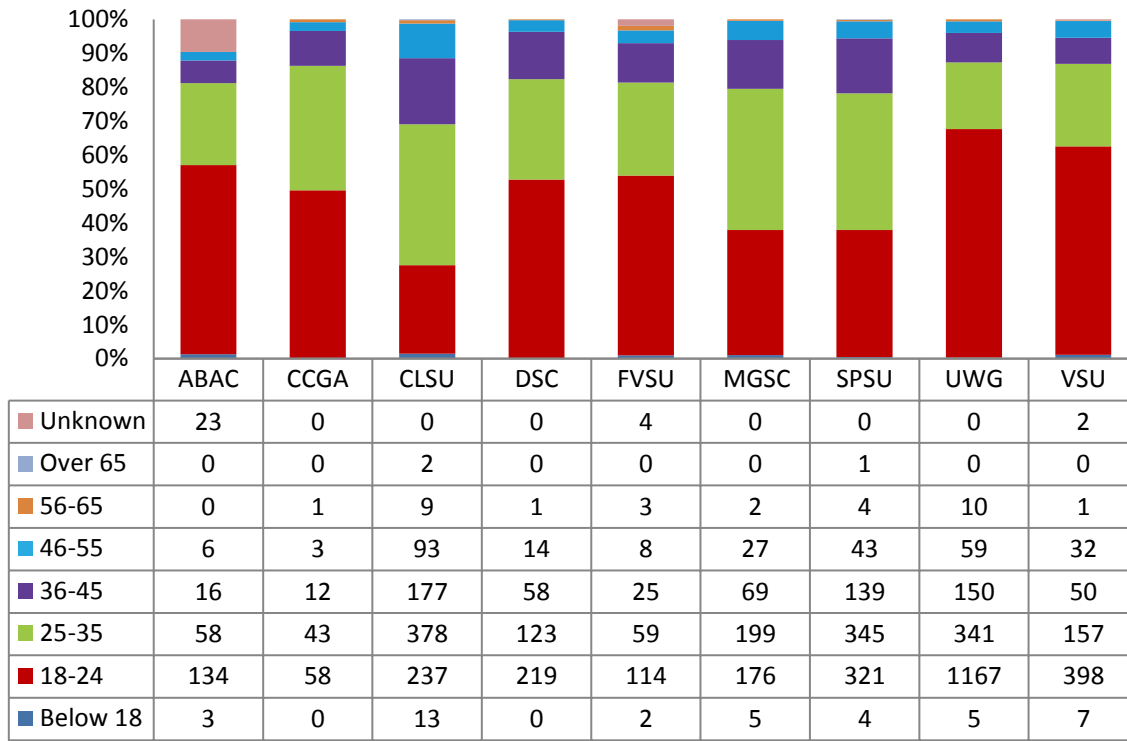

Age of eCore Students

The following chart shows the age range of eCore students for FY 2013. These data were provided by the participating affiliates.

The following chart shows the ages of eCore students for FY 2007-2013. These data were provided by the participating affiliates.

Did You Know?

Affiliate	FY 2013 Avg. Age (Yrs.)	FY 2012 Avg. Age (Yrs.)	FY 12-13 Diff (Yrs.)
ABAC	25.01	23.04	1.97
CCGA	27.35	N/A	N/A
CLSU	31.51	31.9	-0.39
DSC	27.62	27.87	-0.25
FVSU	27.43	31	-3.57
MGSC	28.98	28.59	0.39
SPSU	29.1	30.39	-1.29
UWG	24.32	26.56	-2.24
VSU	25.53	25.42	0.11
Overall Avg.	27.42	28.1	-0.68

- The affiliate serving the highest average age in FY 2013 is CLSU, at 31.51 years.