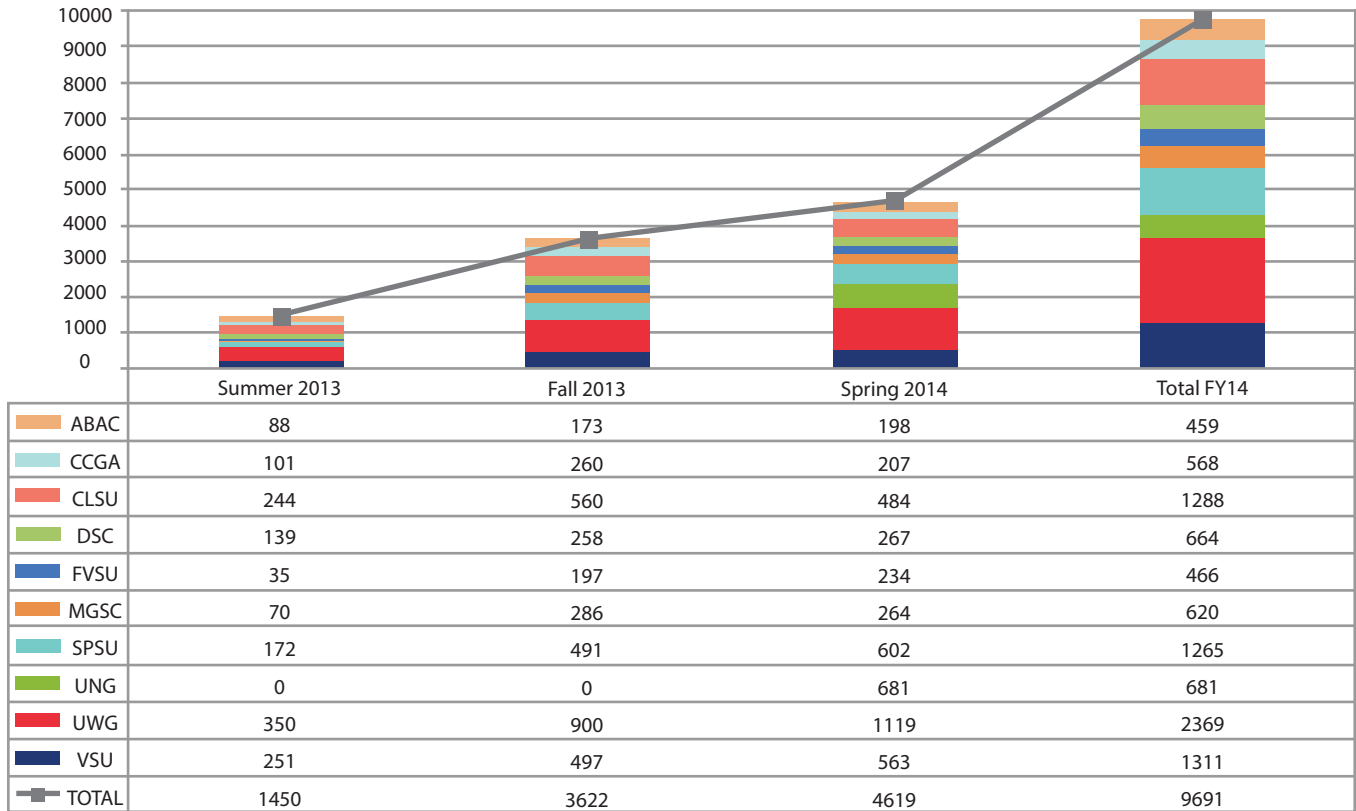

The eCore Student's Affiliate Institution - Duplicated View

The following chart represents the duplicated eCore headcount by affiliate, by semester, for FY 2014. The duplicated headcount is determined just after drop/add each term.

The eCore Student's Affiliate Institution - Historical Duplicated View

The following chart represents the duplicated eCore headcount by affiliate, by fiscal year, for FY 2010-2014. The duplicated headcount is determined just after drop/add each term.