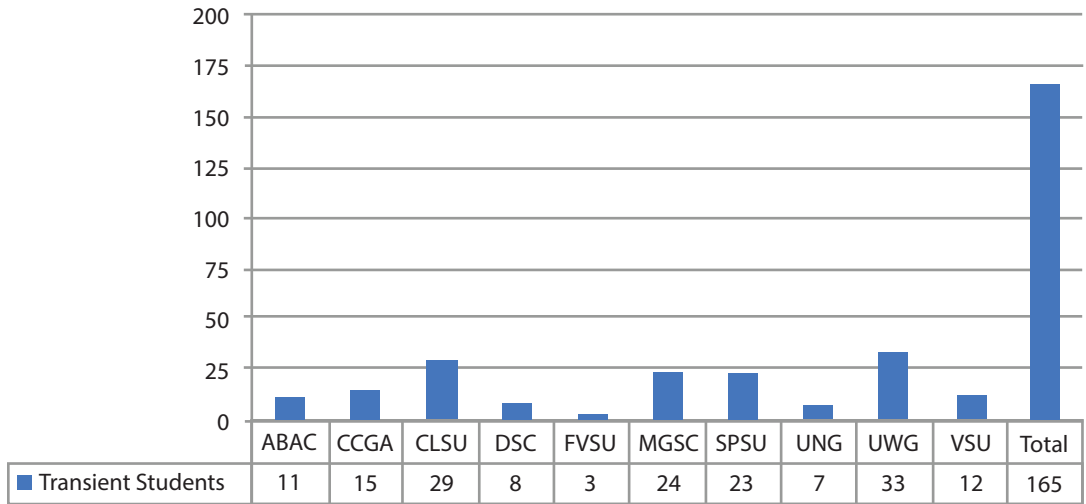

Transient Students

The following chart represents the number of unduplicated transient students by term for fiscal year 2014 as reported by eCore affiliates.

DID YOU KNOW?

- The majority of eCore transient students come from the University of Georgia.
- Henry county is the top county for Joint/Dual students (16), followed by Coweta and Fayette (23), and then Carroll and Monroe (18). Fifty-eight more students come from other Georgia counties and beyond.