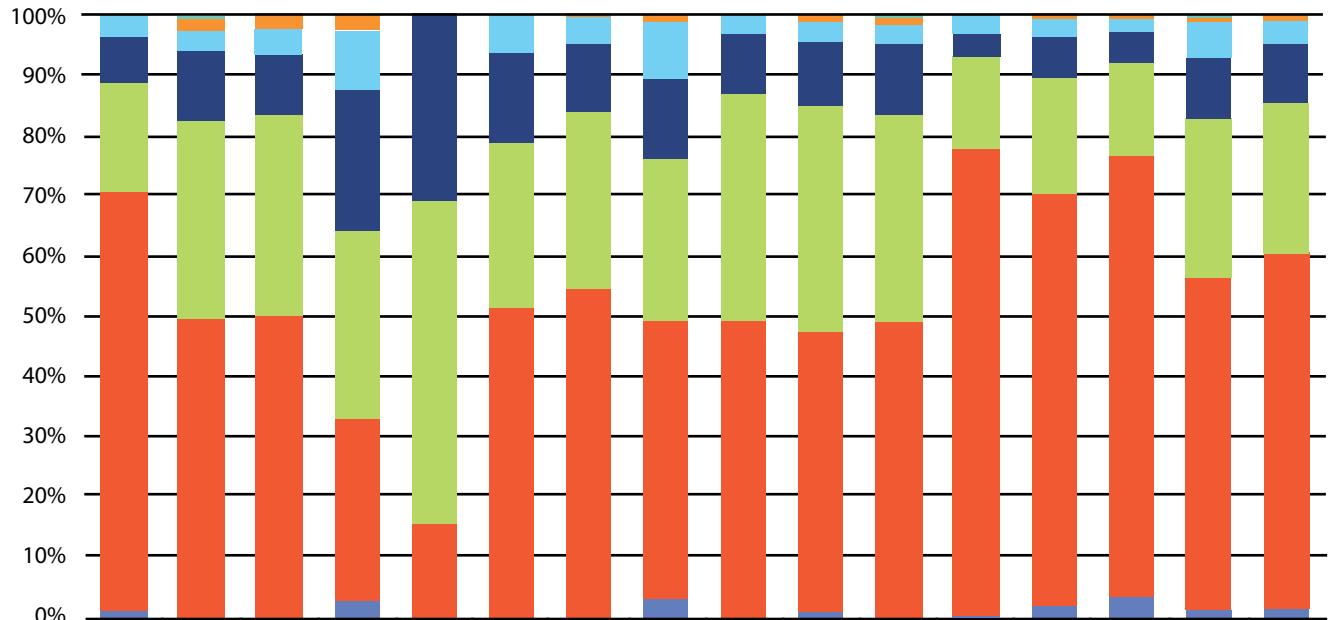

Age of eCore Students

The following chart shows the age range of eCore students for FY 2015. These data were provided by the participating affiliates.

	ABAC	ASU	CCGA	CLSU	CSU	DAR	DSC	FVSU	GHC	MGSC	SPSU	SSU	UNG	UWG	VSU	Total
Over 65	0	1	0	0	0	0	0	0	0	0	4	0	2	0	3	10
56-65	0	4	8	16	0	0	3	4	0	6	16	0	4	3	4	68
46-55	11	7	15	58	0	2	24	32	2	17	51	7	49	53	65	393
36-45	24	25	34	145	4	5	63	48	6	60	177	10	102	130	111	944
25-35	56	70	118	194	7	9	167	93	24	209	521	40	286	357	283	2434
18-24	221	106	173	186	2	17	309	163	31	262	737	199	1037	1760	601	5804
Below 18	3	0	1	16	0	0	0	10	0	3	7	0	25	80	6	151
Total	315	213	349	615	13	33	566	350	63	557	1513	256	1505	2383	1073	9804