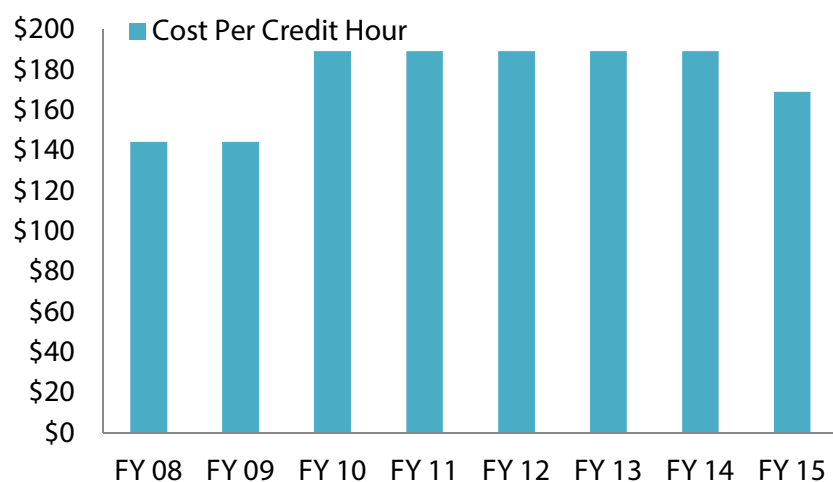

eCore Tuition Cost per Credit Hour

The eTuition (non-eCore) rates for each affiliate are as follows:

• Abraham Baldwin Agricultural College	\$169.00
• Albany State University	\$200.00
• Clayton State University	\$220.00
• College of Coastal Georgia	\$133.00
• Columbus State University	\$270.00
• Dalton State College	\$133.00
• Darton State College	\$125.00
• Fort Valley State University	\$189.00
• Georgia Highlands College	\$169.00
• Middle Georgia State College	\$129.00
• Savannah State University	\$200.00
• Southern Polytechnic State University	\$258.00
• University of North Georgia	\$250.00
• University of West Georgia	\$260.00
• Valdosta State University	\$250.00