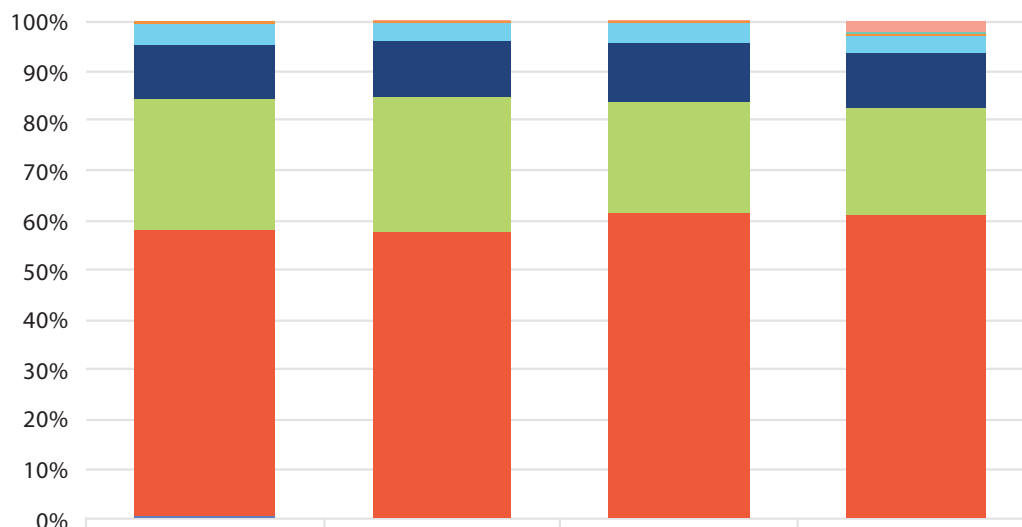

## Historical Age of eCore Students

The following chart shows the ages of eCore students for FY 2007 - 2016. For FY 2007-2015 these data were provided by the participating affiliates. Beginning in FY 2016, data was provided by the USG.

	FY07	FY08	FY09	FY10
Unknown	0	1	1	63
Over 65	0	0	2	2
56-65	21	15	15	14
46-55	142	108	110	94
36-45	367	350	365	300
26-35	869	838	702	606
18-25	1941	1786	1900	1672
Below 18	12	5	4	6
<b>Total</b>	<b>3352</b>	<b>3103</b>	<b>3099</b>	<b>2757</b>